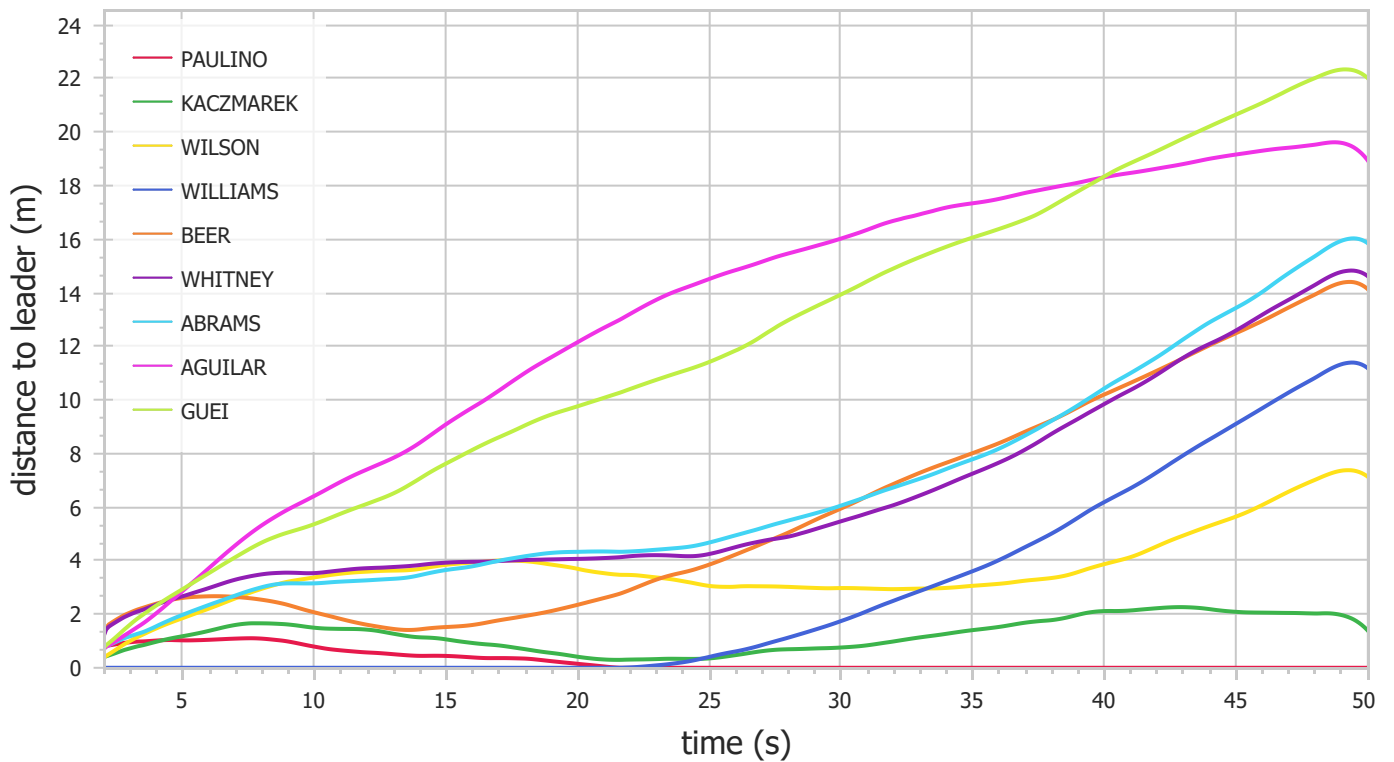

Xiamen 2024 - Race Analysis

400m Women (Sat 20 Apr 2024)

Speed

Distance to leader

Xiamen 2024 - Race Analysis

400m Women (Sat 20 Apr 2024)

Split Times

	50m	100m	150m	200m	250m	300m	350m	Finish
PAULINO	6.74	12.32	18.03	23.97	30.11	36.47	43.01	50.08
KACZMAREK	6.79	12.41	18.07	24.02	30.21	36.68	43.31	50.29
WILSON	6.90	12.67	18.45	24.36	30.48	36.89	43.70	51.26
WILLIAMS	6.62	12.25	17.98	23.98	30.34	37.05	44.17	51.97
BEER	6.91	12.43	18.22	24.42	30.90	37.64	44.67	52.36
WHITNEY	6.98	12.68	18.47	24.48	30.82	37.56	44.68	52.47
ABRAMS	6.91	12.63	18.48	24.53	30.90	37.63	44.81	52.69
AGUILAR	7.13	13.16	19.38	25.77	32.20	38.81	45.62	52.97
GUEI	7.07	13.00	19.11	25.38	31.96	38.75	45.86	53.65

Section Times

	50m	100m	150m	200m	250m	300m	350m	Finish
PAULINO	6.74	5.58	5.71	5.94	6.14	6.36	6.54	7.07
KACZMAREK	6.79	5.62	5.66	5.95	6.19	6.47	6.63	6.98
WILSON	6.90	5.77	5.78	5.91	6.12	6.41	6.81	7.56
WILLIAMS	6.62	5.63	5.73	6.00	6.35	6.71	7.12	7.80
BEER	6.91	5.52	5.79	6.20	6.48	6.74	7.03	7.69
WHITNEY	6.98	5.70	5.79	6.01	6.34	6.74	7.12	7.79
ABRAMS	6.91	5.72	5.85	6.04	6.37	6.73	7.18	7.88
AGUILAR	7.13	6.03	6.22	6.39	6.43	6.61	6.81	7.35
GUEI	7.07	5.93	6.11	6.27	6.58	6.79	7.11	7.79