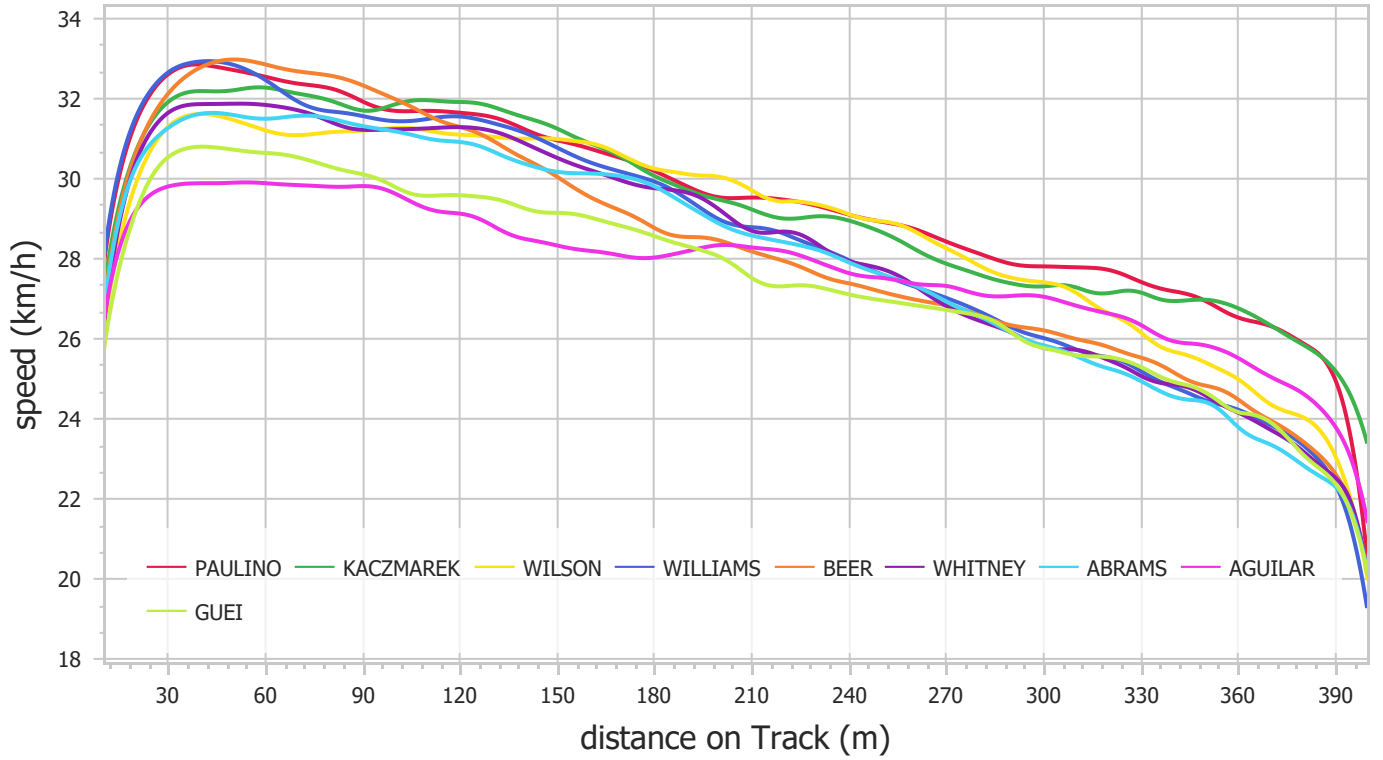

Xiamen 2024 - Race Analysis

400m Women (Sat 20 Apr 2024)

Speed

Distance to leader

Xiamen 2024 - Race Analysis

400m Women (Sat 20 Apr 2024)

Split Times

	50m	100m	150m	200m	250m	300m	350m	Finish
PAULINO	6.74	12.32	18.03	23.97	30.11	36.47	43.01	50.08
KACZMAREK	6.79	12.41	18.07	24.02	30.21	36.68	43.31	50.29
WILSON	6.90	12.67	18.45	24.36	30.48	36.89	43.70	51.26
WILLIAMS	6.62	12.25	17.98	23.98	30.34	37.05	44.17	51.97
BEER	6.91	12.43	18.22	24.42	30.90	37.64	44.67	52.36
WHITNEY	6.98	12.68	18.47	24.48	30.82	37.56	44.68	52.47
ABRAMS	6.91	12.63	18.48	24.53	30.90	37.63	44.81	52.69
AGUILAR	7.13	13.16	19.38	25.77	32.20	38.81	45.62	52.97
GUEI	7.07	13.00	19.11	25.38	31.96	38.75	45.86	53.65

Section Times

	50m	100m	150m	200m	250m	300m	350m	Finish
PAULINO	6.74	5.58	5.71	5.94	6.14	6.36	6.54	7.07
KACZMAREK	6.79	5.62	5.66	5.95	6.19	6.47	6.63	6.98
WILSON	6.90	5.77	5.78	5.91	6.12	6.41	6.81	7.56
WILLIAMS	6.62	5.63	5.73	6.00	6.35	6.71	7.12	7.80
BEER	6.91	5.52	5.79	6.20	6.48	6.74	7.03	7.69
WHITNEY	6.98	5.70	5.79	6.01	6.34	6.74	7.12	7.79
ABRAMS	6.91	5.72	5.85	6.04	6.37	6.73	7.18	7.88
AGUILAR	7.13	6.03	6.22	6.39	6.43	6.61	6.81	7.35
GUEI	7.07	5.93	6.11	6.27	6.58	6.79	7.11	7.79