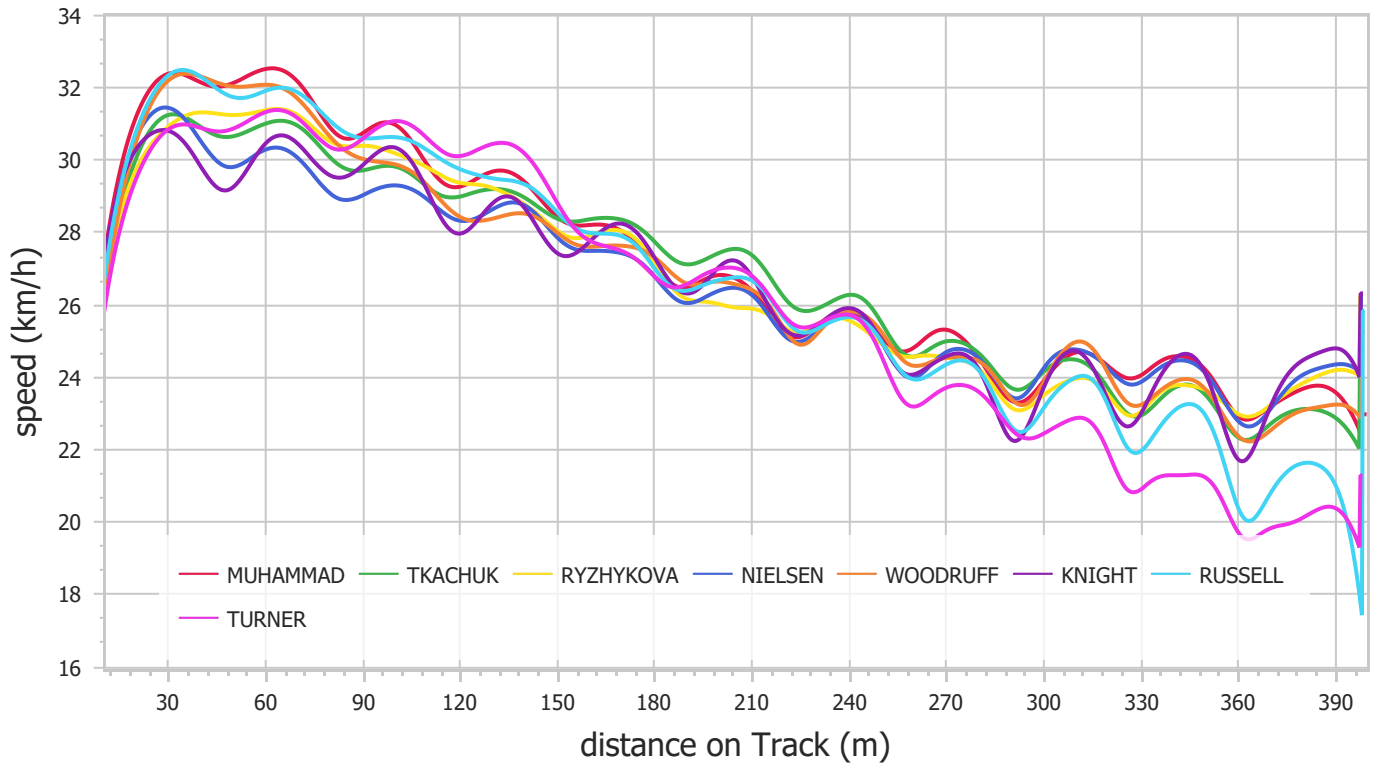

Birmingham 2022 - Race Analysis

400m Hurdles Women (Sat 21 May 2022)

Speed

Distance to leader

Birmingham 2022 - Race Analysis

400m Hurdles Women (Sat 21 May 2022)

Split Times

	50m	100m	150m	200m	250m	300m	350m	Finish
MUHAMMAD	6.77	12.46	18.55	25.11	32.08	39.47	46.84	54.55
TKACHUK	7.04	12.96	19.14	25.60	32.39	39.76	47.33	55.25
RYZHYKOVA	7.02	12.84	18.99	25.61	32.64	40.13	47.75	55.37
NIELSEN	6.90	12.97	19.25	25.94	32.94	40.40	47.78	55.40
WOODRUFF	6.95	12.75	19.01	25.62	32.60	40.06	47.54	55.43
KNIGHT	6.96	12.95	19.22	25.82	32.74	40.33	47.82	55.50
RUSSELL	6.79	12.54	18.59	25.18	32.13	39.73	47.52	56.21
TURNER	7.11	12.94	18.87	25.49	32.41	40.18	48.45	57.43
WHYTE								

Birmingham 2022 - Race Analysis

400m Hurdles Women (Sat 21 May 2022)

Section Times

	50m	100m	150m	200m	250m	300m	350m	Finish
MUHAMMAD	6.77	5.69	6.09	6.56	6.97	7.39	7.37	7.71
TKACHUK	7.04	5.92	6.18	6.46	6.79	7.37	7.57	7.92
RZYHYKOVA	7.02	5.82	6.15	6.62	7.03	7.49	7.62	7.62
NIELSEN	6.90	6.07	6.28	6.69	7.00	7.46	7.38	7.62
WOODRUFF	6.95	5.80	6.26	6.61	6.98	7.46	7.48	7.89
KNIGHT	6.96	5.99	6.27	6.60	6.92	7.59	7.49	7.68
RUSSELL	6.79	5.75	6.05	6.59	6.95	7.60	7.79	8.69
TURNER	7.11	5.83	5.93	6.62	6.92	7.77	8.27	8.98
WHYTE								