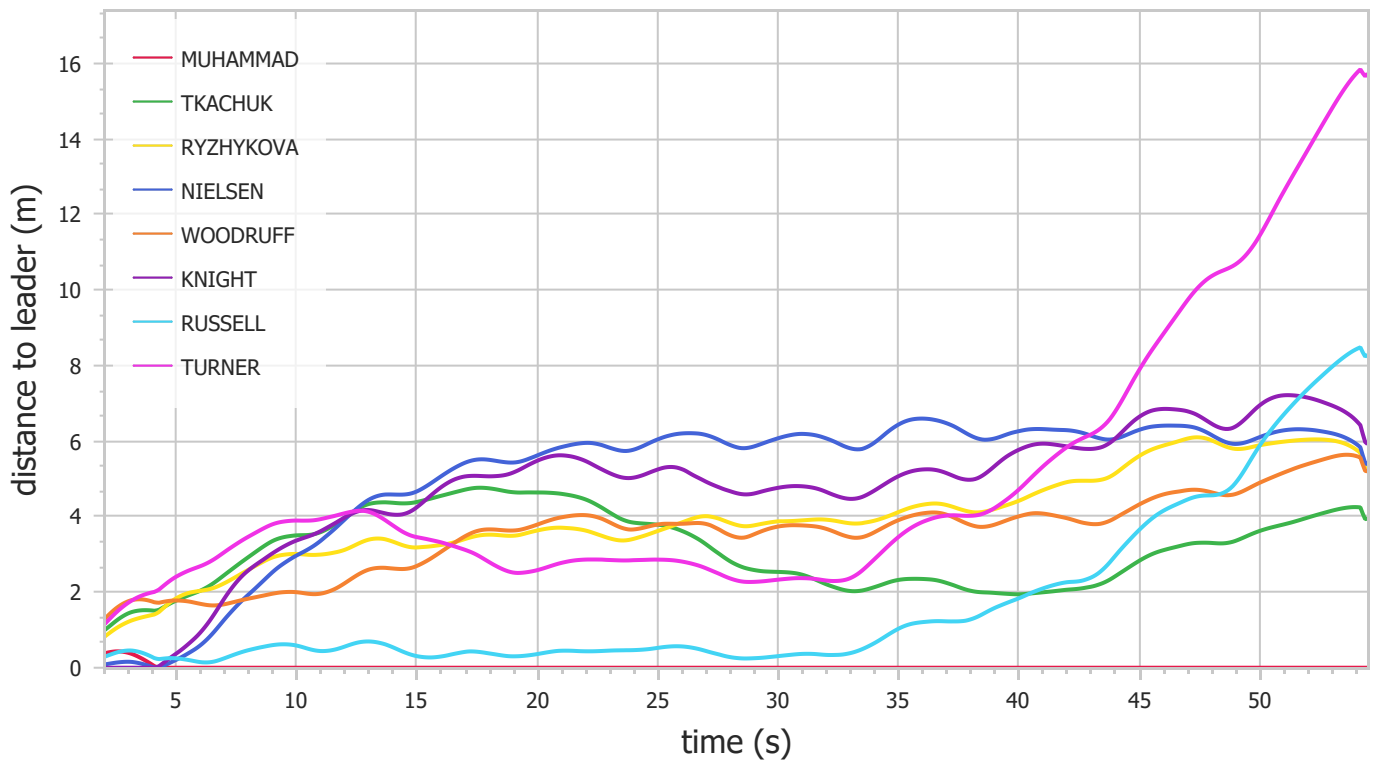

Birmingham 2022 - Race Analysis

400m Hurdles Women (Sat 21 May 2022)

Speed

Distance to leader

Birmingham 2022 - Race Analysis

400m Hurdles Women (Sat 21 May 2022)

Split Times

	50m	100m	150m	200m	250m	300m	350m	Finish
MUHAMMAD	6.77	12.46	18.55	25.11	32.08	39.47	46.84	54.55
TKACHUK	7.04	12.96	19.14	25.60	32.39	39.76	47.33	55.25
RYZHYKOVA	7.02	12.84	18.99	25.61	32.64	40.13	47.75	55.37
NIELSEN	6.90	12.97	19.25	25.94	32.94	40.40	47.78	55.40
WOODRUFF	6.95	12.75	19.01	25.62	32.60	40.06	47.54	55.43
KNIGHT	6.96	12.95	19.22	25.82	32.74	40.33	47.82	55.50
RUSSELL	6.79	12.54	18.59	25.18	32.13	39.73	47.52	56.21
TURNER	7.11	12.94	18.87	25.49	32.41	40.18	48.45	57.43
WHYTE								

Birmingham 2022 - Race Analysis

400m Hurdles Women (Sat 21 May 2022)

Section Times

	50m	100m	150m	200m	250m	300m	350m	Finish
MUHAMMAD	6.77	5.69	6.09	6.56	6.97	7.39	7.37	7.71
TKACHUK	7.04	5.92	6.18	6.46	6.79	7.37	7.57	7.92
RZYHYKOVA	7.02	5.82	6.15	6.62	7.03	7.49	7.62	7.62
NIELSEN	6.90	6.07	6.28	6.69	7.00	7.46	7.38	7.62
WOODRUFF	6.95	5.80	6.26	6.61	6.98	7.46	7.48	7.89
KNIGHT	6.96	5.99	6.27	6.60	6.92	7.59	7.49	7.68
RUSSELL	6.79	5.75	6.05	6.59	6.95	7.60	7.79	8.69
TURNER	7.11	5.83	5.93	6.62	6.92	7.77	8.27	8.98
WHYTE								