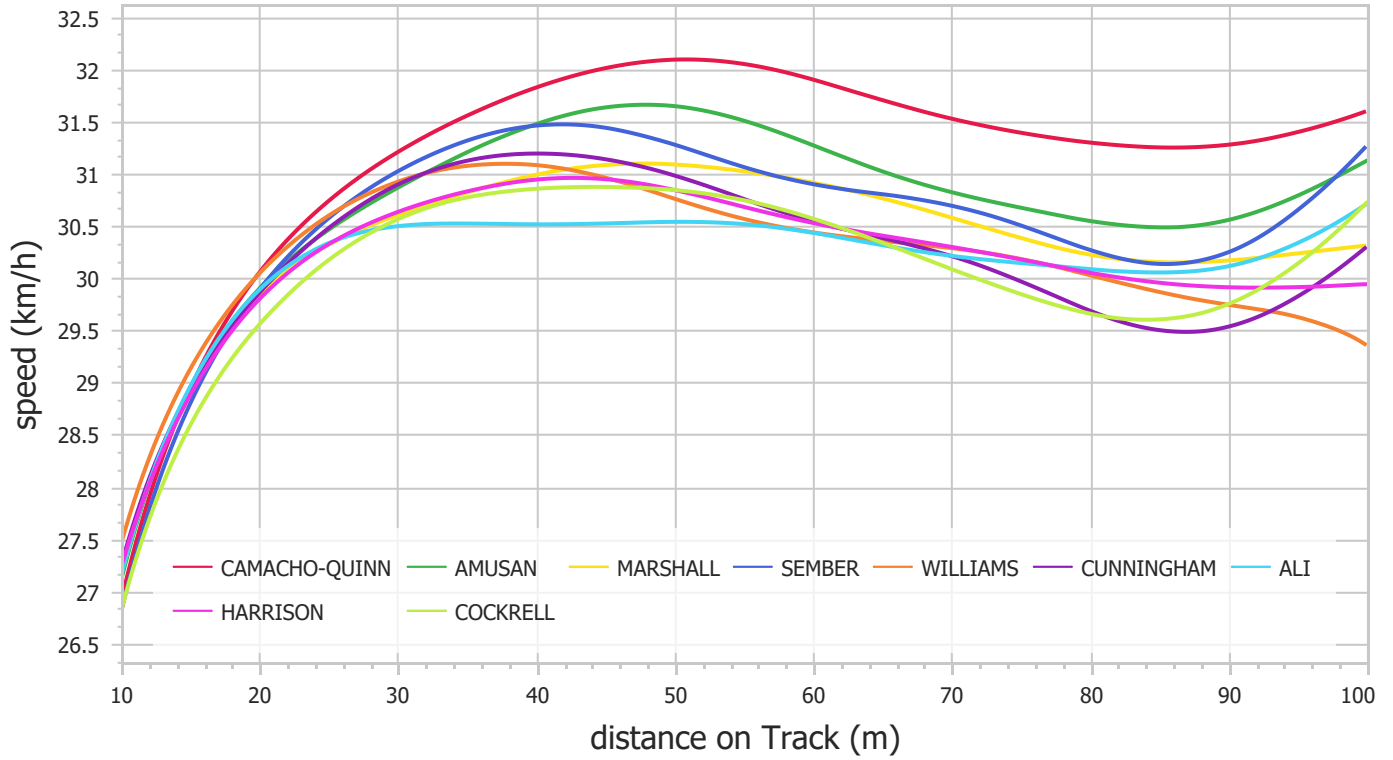

Eugene 2022 - Race Analysis

100m Hurdles Women (Sat 28 May 2022)

Speed

Distance to leader

Eugene 2022 - Race Analysis

100m Hurdles Women (Sat 28 May 2022)

Split Times

	20m	40m	60m	80m	Finish
CAMACHO-QUINN	3.30	5.62	7.86	10.14	12.45
AMUSAN	3.30	5.64	7.91	10.25	12.58
MARSHALL	3.26	5.62	7.94	10.29	12.66
SEMBER	3.33	5.66	7.96	10.30	12.69
WILLIAMS	3.29	5.61	7.95	10.33	12.71
CUNNINGHAM	3.28	5.61	7.93	10.32	12.75
ALI	3.28	5.64	8.00	10.38	12.77
HARRISON	3.32	5.67	8.00	10.38	12.78
COCKRELL	3.34	5.70	8.03	10.43	12.84

Eugene 2022 - Race Analysis

100m Hurdles Women (Sat 28 May 2022)

Section Times

	20m	40m	60m	80m	Finish
CAMACHO-QUINN	3.30	2.32	2.24	2.28	2.31
AMUSAN	3.30	2.34	2.27	2.34	2.33
MARSHALL	3.26	2.36	2.32	2.35	2.37
SEMBER	3.33	2.33	2.30	2.34	2.39
WILLIAMS	3.29	2.32	2.34	2.38	2.38
CUNNINGHAM	3.28	2.33	2.32	2.39	2.43
ALI	3.28	2.36	2.36	2.38	2.39
HARRISON	3.32	2.35	2.33	2.38	2.40
COCKRELL	3.34	2.36	2.33	2.40	2.41