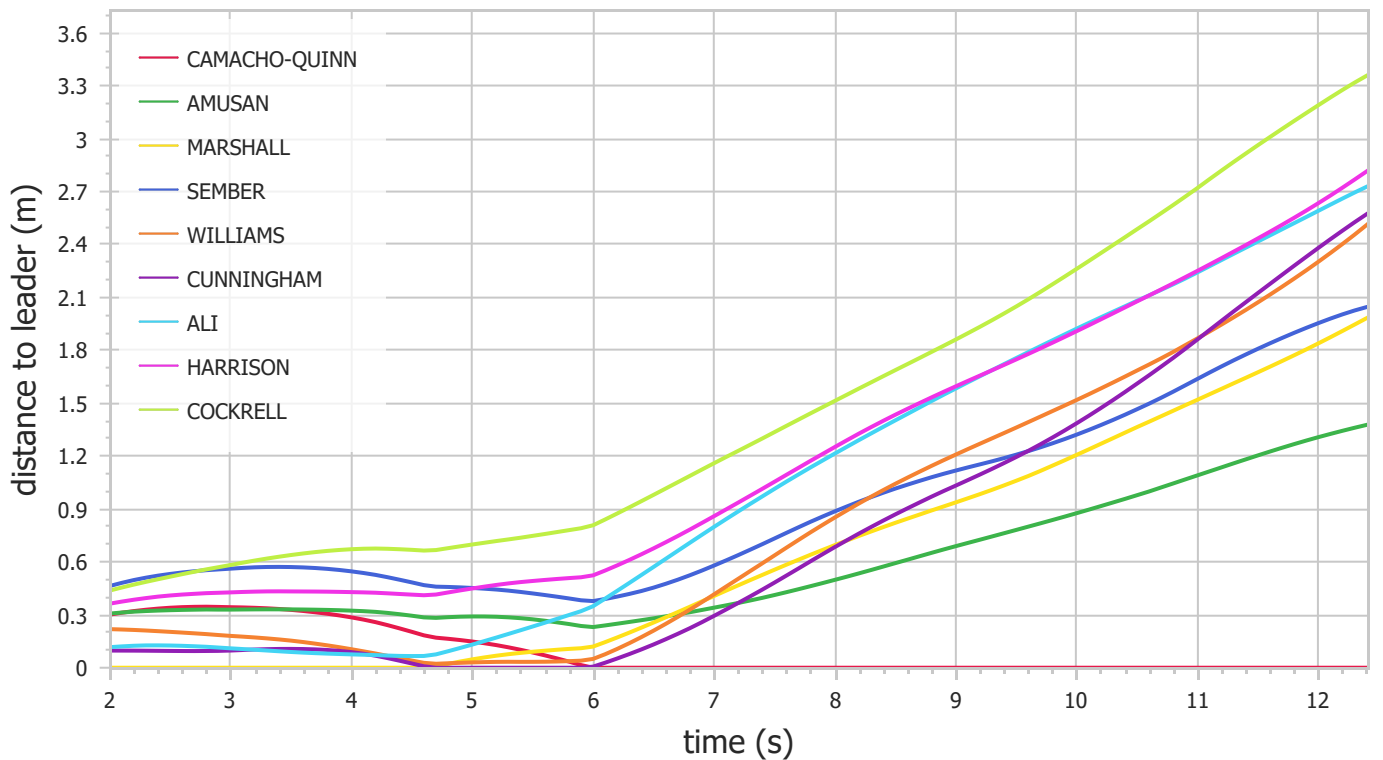

Eugene 2022 - Race Analysis

100m Hurdles Women (Sat 28 May 2022)

Speed

Distance to leader

Eugene 2022 - Race Analysis

100m Hurdles Women (Sat 28 May 2022)

Split Times

	20m	40m	60m	80m	Finish
CAMACHO-QUINN	3.30	5.62	7.86	10.14	12.45
AMUSAN	3.30	5.64	7.91	10.25	12.58
MARSHALL	3.26	5.62	7.94	10.29	12.66
SEMBER	3.33	5.66	7.96	10.30	12.69
WILLIAMS	3.29	5.61	7.95	10.33	12.71
CUNNINGHAM	3.28	5.61	7.93	10.32	12.75
ALI	3.28	5.64	8.00	10.38	12.77
HARRISON	3.32	5.67	8.00	10.38	12.78
COCKRELL	3.34	5.70	8.03	10.43	12.84

Eugene 2022 - Race Analysis

100m Hurdles Women (Sat 28 May 2022)

Section Times

	20m	40m	60m	80m	Finish
CAMACHO-QUINN	3.30	2.32	2.24	2.28	2.31
AMUSAN	3.30	2.34	2.27	2.34	2.33
MARSHALL	3.26	2.36	2.32	2.35	2.37
SEMBER	3.33	2.33	2.30	2.34	2.39
WILLIAMS	3.29	2.32	2.34	2.38	2.38
CUNNINGHAM	3.28	2.33	2.32	2.39	2.43
ALI	3.28	2.36	2.36	2.38	2.39
HARRISON	3.32	2.35	2.33	2.38	2.40
COCKRELL	3.34	2.36	2.33	2.40	2.41