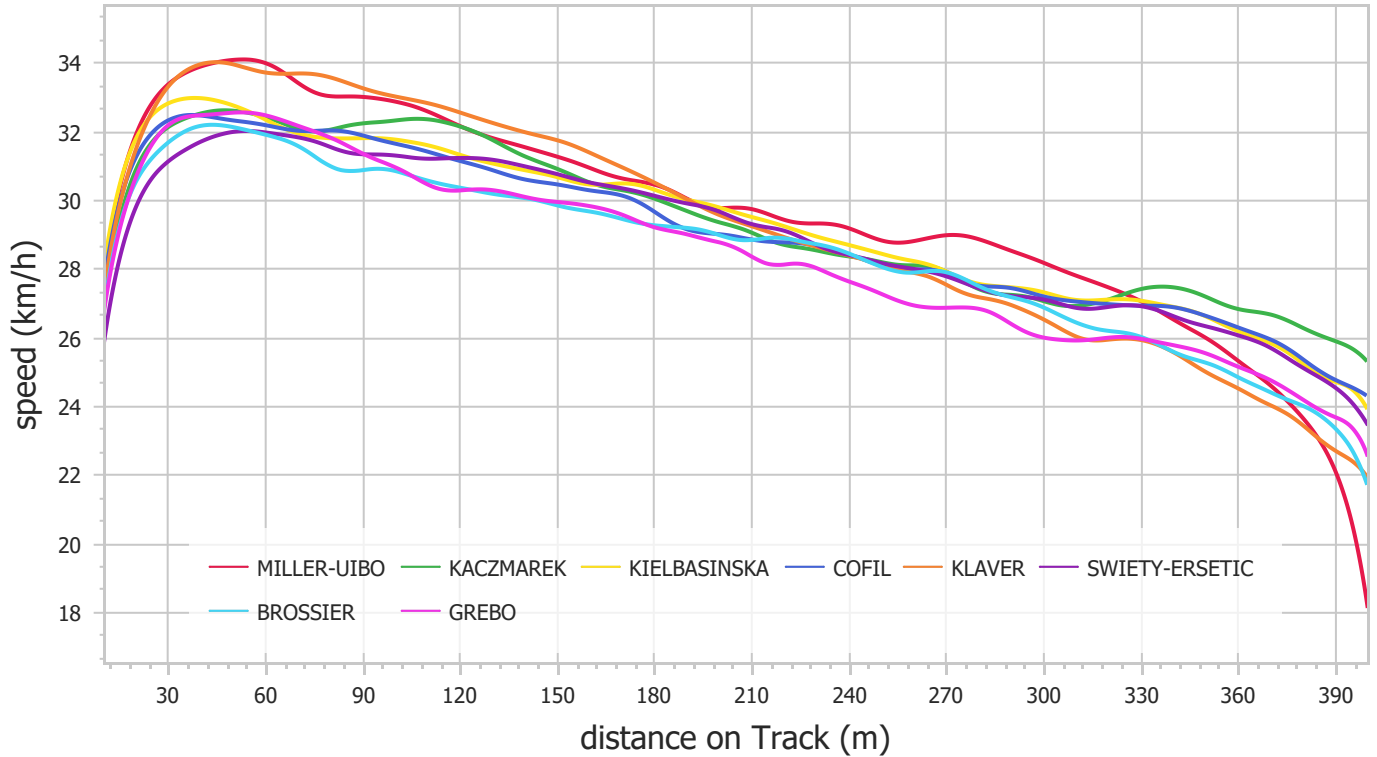

Paris 2022 - Race Analysis

400m Women (Sat 18 Jun 2022)

Speed

Distance to leader

Paris 2022 - Race Analysis

400m Women (Sat 18 Jun 2022)

Split Times

	50m	100m	150m	200m	250m	300m	350m	Finish
MILLER-UIBO	6.53	11.92	17.54	23.44	29.56	35.82	42.44	50.10
KACZMAREK	6.79	12.37	18.02	23.99	30.27	36.77	43.39	50.24
KIELBASINSKA	6.54	12.16	17.92	23.86	30.05	36.52	43.18	50.28
COFIL	6.77	12.39	18.19	24.23	30.51	37.01	43.69	50.76
KLAVER	6.55	11.92	17.47	23.34	29.59	36.16	43.12	50.80
SWIETY-ERSETIC	7.02	12.70	18.48	24.44	30.67	37.19	43.90	51.05
BROSSIER	6.78	12.52	18.45	24.57	30.85	37.37	44.28	51.78
GREBO	6.75	12.39	18.33	24.45	30.87	37.60	44.55	51.98

Paris 2022 - Race Analysis

400m Women (Sat 18 Jun 2022)

Section Times

	50m	100m	150m	200m	250m	300m	350m	Finish
MILLER-UIBO	6.53	5.39	5.62	5.90	6.12	6.26	6.62	7.66
KACZMAREK	6.79	5.58	5.65	5.97	6.28	6.50	6.62	6.85
KIELBASINSKA	6.54	5.62	5.76	5.94	6.19	6.47	6.66	7.10
COFIL	6.77	5.62	5.80	6.04	6.28	6.50	6.68	7.07
KLAVER	6.55	5.37	5.55	5.87	6.25	6.57	6.96	7.68
SWIETY-ERSETIC	7.02	5.68	5.78	5.96	6.23	6.52	6.71	7.15
BROSSIER	6.78	5.74	5.93	6.12	6.28	6.52	6.91	7.50
GREBO	6.75	5.64	5.94	6.12	6.42	6.73	6.95	7.43