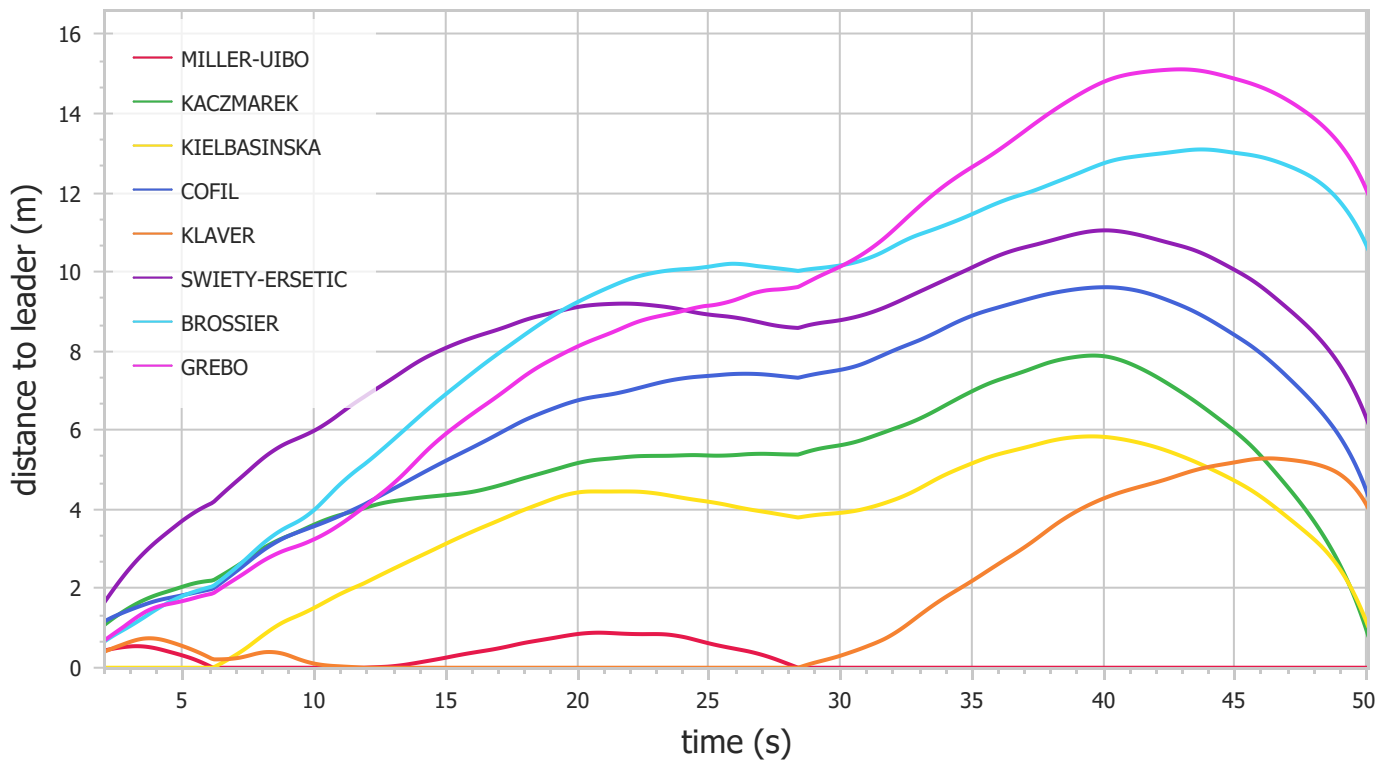

Paris 2022 - Race Analysis

400m Women (Sat 18 Jun 2022)

Speed

Distance to leader

Paris 2022 - Race Analysis

400m Women (Sat 18 Jun 2022)

Split Times

	50m	100m	150m	200m	250m	300m	350m	Finish
MILLER-UIBO	6.53	11.92	17.54	23.44	29.56	35.82	42.44	50.10
KACZMAREK	6.79	12.37	18.02	23.99	30.27	36.77	43.39	50.24
KIELBASINSKA	6.54	12.16	17.92	23.86	30.05	36.52	43.18	50.28
COFIL	6.77	12.39	18.19	24.23	30.51	37.01	43.69	50.76
KLAVER	6.55	11.92	17.47	23.34	29.59	36.16	43.12	50.80
SWIETY-ERSETIC	7.02	12.70	18.48	24.44	30.67	37.19	43.90	51.05
BROSSIER	6.78	12.52	18.45	24.57	30.85	37.37	44.28	51.78
GREBO	6.75	12.39	18.33	24.45	30.87	37.60	44.55	51.98

Paris 2022 - Race Analysis

400m Women (Sat 18 Jun 2022)

Section Times

	50m	100m	150m	200m	250m	300m	350m	Finish
MILLER-UIBO	6.53	5.39	5.62	5.90	6.12	6.26	6.62	7.66
KACZMAREK	6.79	5.58	5.65	5.97	6.28	6.50	6.62	6.85
KIELBASINSKA	6.54	5.62	5.76	5.94	6.19	6.47	6.66	7.10
COFIL	6.77	5.62	5.80	6.04	6.28	6.50	6.68	7.07
KLAVER	6.55	5.37	5.55	5.87	6.25	6.57	6.96	7.68
SWIETY-ERSETIC	7.02	5.68	5.78	5.96	6.23	6.52	6.71	7.15
BROSSIER	6.78	5.74	5.93	6.12	6.28	6.52	6.91	7.50
GREBO	6.75	5.64	5.94	6.12	6.42	6.73	6.95	7.43