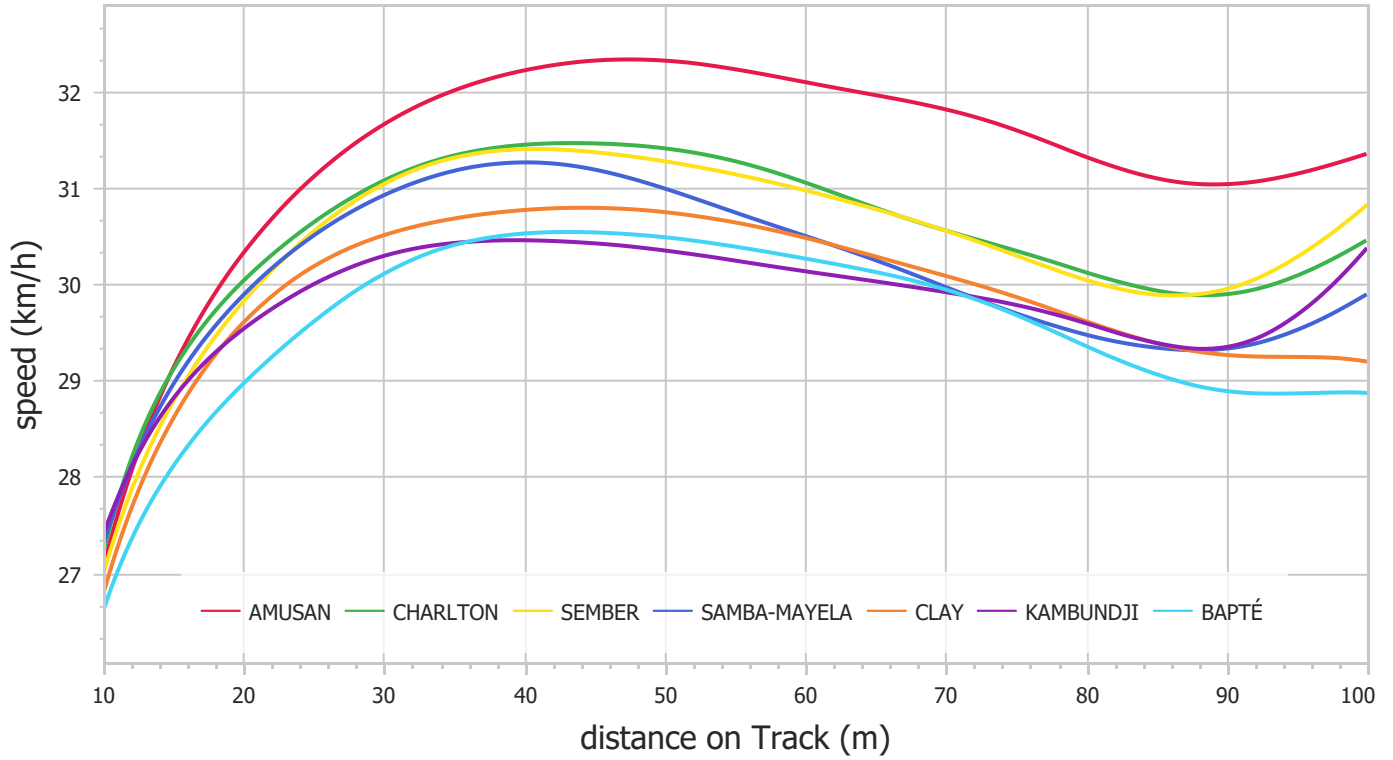

Paris 2022 - Race Analysis

100m Hurdles Women (Sat 18 Jun 2022)

Speed

Distance to leader

Paris 2022 - Race Analysis

100m Hurdles Women (Sat 18 Jun 2022)

Split Times

	20m	40m	60m	80m	Finish
AMUSAN	3.32	5.60	7.82	10.09	12.41
CHARLTON	3.27	5.59	7.89	10.24	12.63
SEMBER	3.35	5.67	7.98	10.33	12.73
SAMBA-MAYELA	3.26	5.59	7.91	10.32	12.76
CLAY	3.34	5.70	8.04	10.44	12.89
KAMBUNDJI	3.31	5.69	8.06	10.47	12.90
BAPTÉ	3.38	5.78	8.14	10.55	13.05

Paris 2022 - Race Analysis

100m Hurdles Women (Sat 18 Jun 2022)

Section Times

	20m	40m	60m	80m	Finish
AMUSAN	3.32	2.28	2.22	2.27	2.32
CHARLTON	3.27	2.32	2.30	2.35	2.39
SEMBER	3.35	2.32	2.31	2.35	2.40
SAMBA-MAYELA	3.26	2.33	2.32	2.41	2.44
CLAY	3.34	2.36	2.34	2.40	2.45
KAMBUNDJI	3.31	2.38	2.37	2.41	2.43
BAPTÉ	3.38	2.40	2.36	2.41	2.50