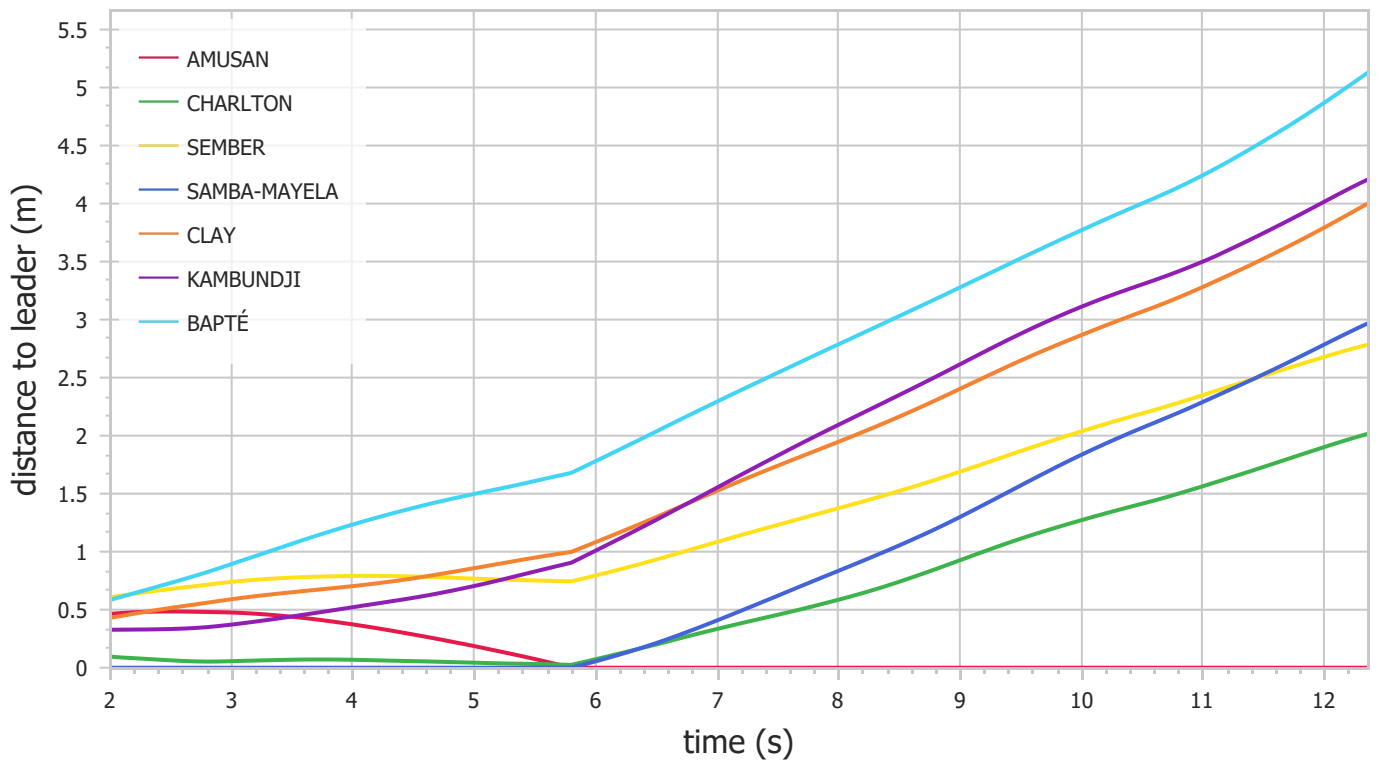

Paris 2022 - Race Analysis

100m Hurdles Women (Sat 18 Jun 2022)

Speed

Distance to leader

Paris 2022 - Race Analysis

100m Hurdles Women (Sat 18 Jun 2022)

Split Times

	20m	40m	60m	80m	Finish
AMUSAN	3.32	5.60	7.82	10.09	12.41
CHARLTON	3.27	5.59	7.89	10.24	12.63
SEMBER	3.35	5.67	7.98	10.33	12.73
SAMBA-MAYELA	3.26	5.59	7.91	10.32	12.76
CLAY	3.34	5.70	8.04	10.44	12.89
KAMBUNDJI	3.31	5.69	8.06	10.47	12.90
BAPTÉ	3.38	5.78	8.14	10.55	13.05

Paris 2022 - Race Analysis

100m Hurdles Women (Sat 18 Jun 2022)

Section Times

	20m	40m	60m	80m	Finish
AMUSAN	3.32	2.28	2.22	2.27	2.32
CHARLTON	3.27	2.32	2.30	2.35	2.39
SEMBER	3.35	2.32	2.31	2.35	2.40
SAMBA-MAYELA	3.26	2.33	2.32	2.41	2.44
CLAY	3.34	2.36	2.34	2.40	2.45
KAMBUNDJI	3.31	2.38	2.37	2.41	2.43
BAPTÉ	3.38	2.40	2.36	2.41	2.50