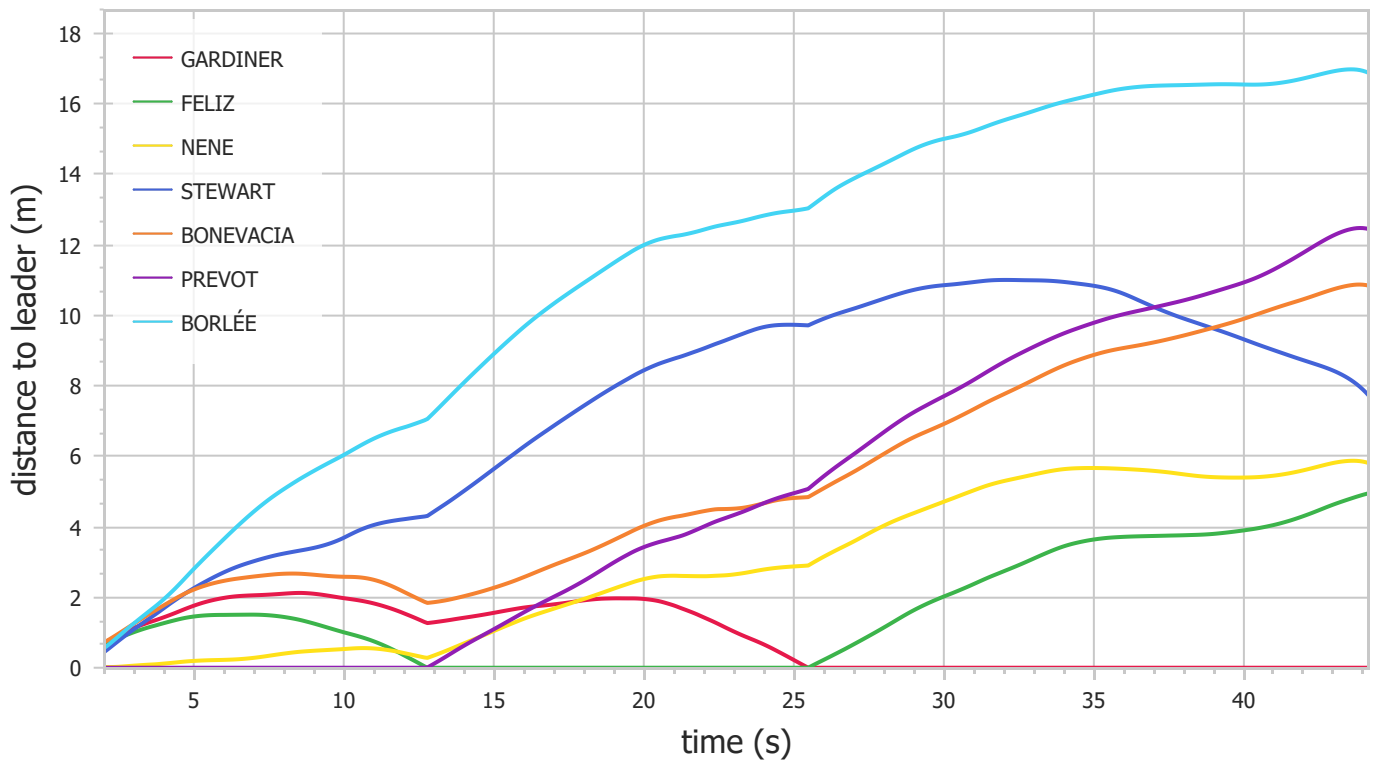

Paris 2022 - Race Analysis

400m Men (Sat 18 Jun 2022)

Speed

Distance to leader

Paris 2022 - Race Analysis

400m Men (Sat 18 Jun 2022)

Split Times

	50m	100m	150m	200m	250m	300m	350m	Finish
GARDINER	6.25	11.17	16.19	21.33	26.55	32.07	37.94	44.21
FELIZ	6.20	11.07	16.01	21.15	26.60	32.40	38.40	44.92
NENE	6.07	11.04	16.16	21.43	26.93	32.69	38.60	44.99
STEWART	6.32	11.41	16.68	22.12	27.67	33.33	39.11	45.18
BONEVACIA	6.29	11.24	16.28	21.61	27.16	33.00	39.11	45.75
PREVOT	6.05	10.99	16.18	21.55	27.21	33.12	39.24	45.94
BORLÉE	6.43	11.68	17.05	22.48	28.10	33.91	39.96	46.64
HUDSON-SMITH								

Paris 2022 - Race Analysis

400m Men (Sat 18 Jun 2022)

Section Times

	50m	100m	150m	200m	250m	300m	350m	Finish
GARDINER	6.25	4.92	5.02	5.14	5.22	5.52	5.87	6.27
FELIZ	6.20	4.87	4.94	5.14	5.45	5.80	6.00	6.52
NENE	6.07	4.97	5.12	5.27	5.50	5.76	5.91	6.39
STEWART	6.32	5.09	5.27	5.44	5.55	5.66	5.78	6.07
BONEVACIA	6.29	4.95	5.04	5.33	5.55	5.84	6.11	6.64
PREVOT	6.05	4.94	5.19	5.37	5.66	5.91	6.12	6.70
BORLÉE	6.43	5.25	5.37	5.43	5.62	5.81	6.05	6.68
HUDSON-SMITH								