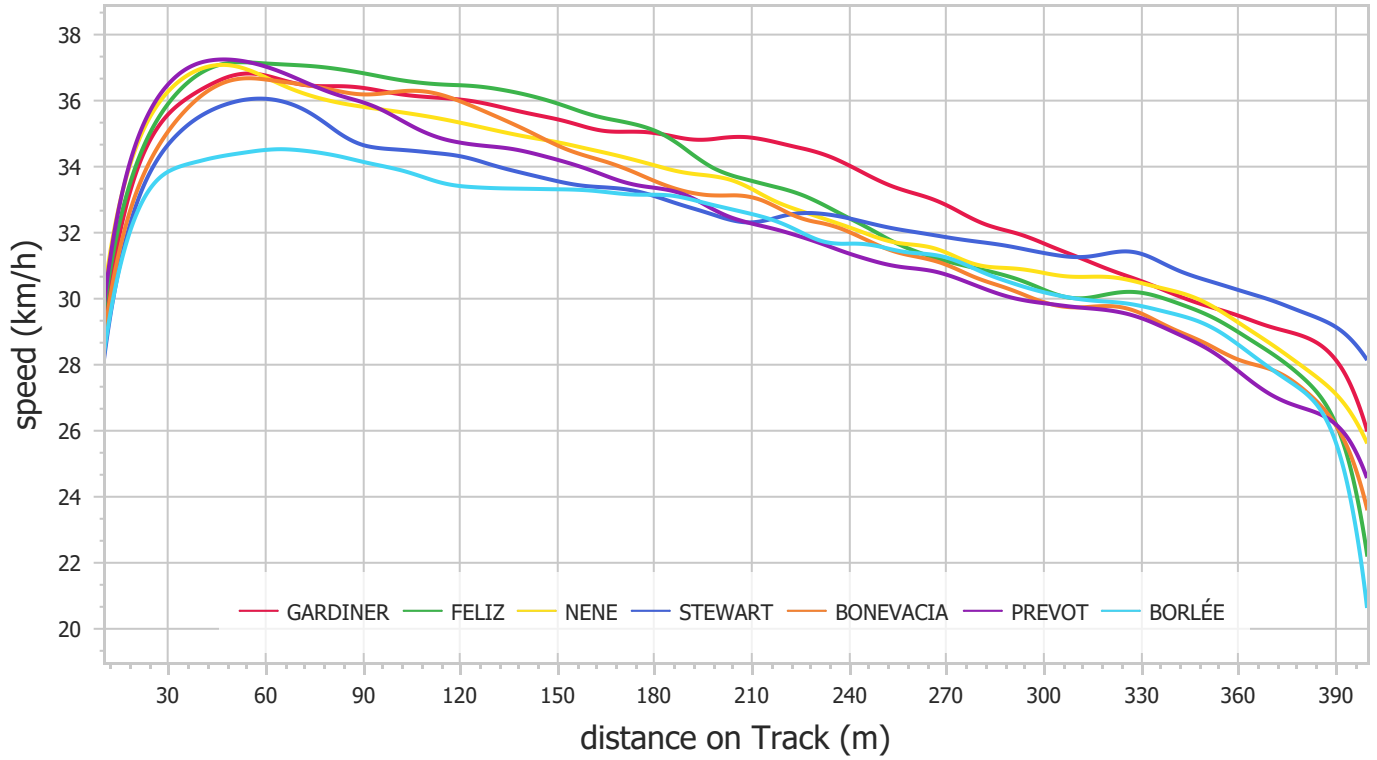

Paris 2022 - Race Analysis

400m Men (Sat 18 Jun 2022)

Speed

Distance to leader

Paris 2022 - Race Analysis

400m Men (Sat 18 Jun 2022)

Split Times

	50m	100m	150m	200m	250m	300m	350m	Finish
GARDINER	6.25	11.17	16.19	21.33	26.55	32.07	37.94	44.21
FELIZ	6.20	11.07	16.01	21.15	26.60	32.40	38.40	44.92
NENE	6.07	11.04	16.16	21.43	26.93	32.69	38.60	44.99
STEWART	6.32	11.41	16.68	22.12	27.67	33.33	39.11	45.18
BONEVACIA	6.29	11.24	16.28	21.61	27.16	33.00	39.11	45.75
PREVOT	6.05	10.99	16.18	21.55	27.21	33.12	39.24	45.94
BORLÉE	6.43	11.68	17.05	22.48	28.10	33.91	39.96	46.64
HUDSON-SMITH								

Paris 2022 - Race Analysis

400m Men (Sat 18 Jun 2022)

Section Times

	50m	100m	150m	200m	250m	300m	350m	Finish
GARDINER	6.25	4.92	5.02	5.14	5.22	5.52	5.87	6.27
FELIZ	6.20	4.87	4.94	5.14	5.45	5.80	6.00	6.52
NENE	6.07	4.97	5.12	5.27	5.50	5.76	5.91	6.39
STEWART	6.32	5.09	5.27	5.44	5.55	5.66	5.78	6.07
BONEVACIA	6.29	4.95	5.04	5.33	5.55	5.84	6.11	6.64
PREVOT	6.05	4.94	5.19	5.37	5.66	5.91	6.12	6.70
BORLÉE	6.43	5.25	5.37	5.43	5.62	5.81	6.05	6.68
HUDSON-SMITH								