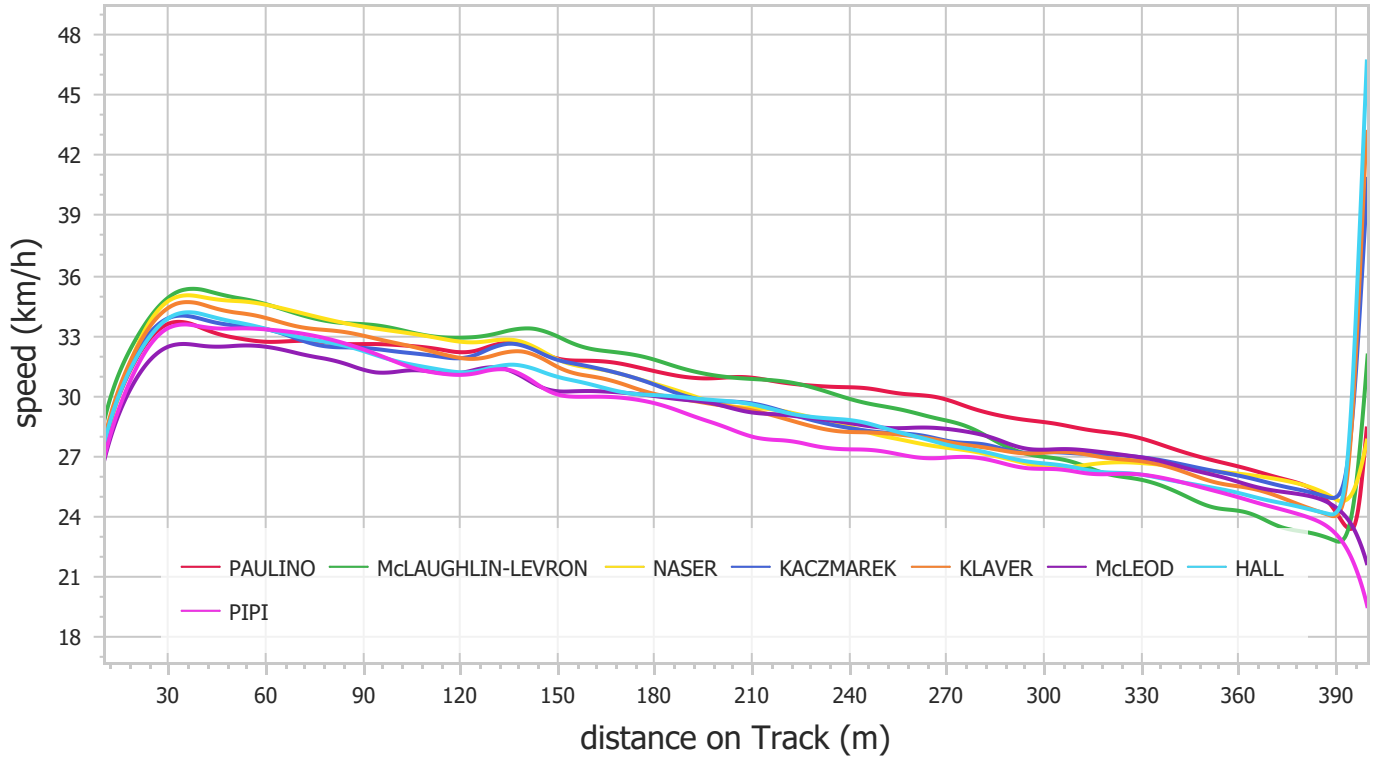

Paris 2023 - Race Analysis

400m Women (Fri 09 Jun 2023)

Speed

Distance to leader

Paris 2023 - Race Analysis

400m Women (Fri 09 Jun 2023)

Split Times

	50m	100m	150m	200m	250m	300m	350m	Finish
PAULINO	6.63	12.14	17.70	23.44	29.31	35.41	41.86	49.12
McLAUGHLIN-LEVRON	6.31	11.60	17.02	22.67	28.59	34.95	41.89	49.71
NASER	6.52	11.82	17.31	23.16	29.38	35.98	42.76	49.95
KACZMAREK	6.55	12.04	17.63	23.49	29.69	36.20	42.88	50.10
KLAVER	6.47	11.85	17.46	23.39	29.65	36.17	42.90	50.32
McLEOD	6.77	12.41	18.20	24.19	30.41	36.83	43.50	50.80
HALL	6.55	12.03	17.77	23.73	29.90	36.46	43.36	50.82
PIPI	6.66	12.14	17.93	24.01	30.51	37.23	44.14	51.76

Section Times

	50m	100m	150m	200m	250m	300m	350m	Finish
PAULINO	6.63	5.51	5.56	5.74	5.87	6.10	6.45	7.26
McLAUGHLIN-LEVRON	6.31	5.29	5.42	5.65	5.92	6.36	6.94	7.82
NASER	6.52	5.30	5.49	5.85	6.22	6.60	6.78	7.19
KACZMAREK	6.55	5.49	5.59	5.86	6.20	6.51	6.68	7.22
KLAVER	6.47	5.38	5.61	5.93	6.26	6.52	6.73	7.42
McLEOD	6.77	5.64	5.79	5.99	6.22	6.42	6.67	7.30
HALL	6.55	5.48	5.74	5.96	6.17	6.56	6.90	7.46
PIPI	6.66	5.48	5.79	6.08	6.50	6.72	6.91	7.62