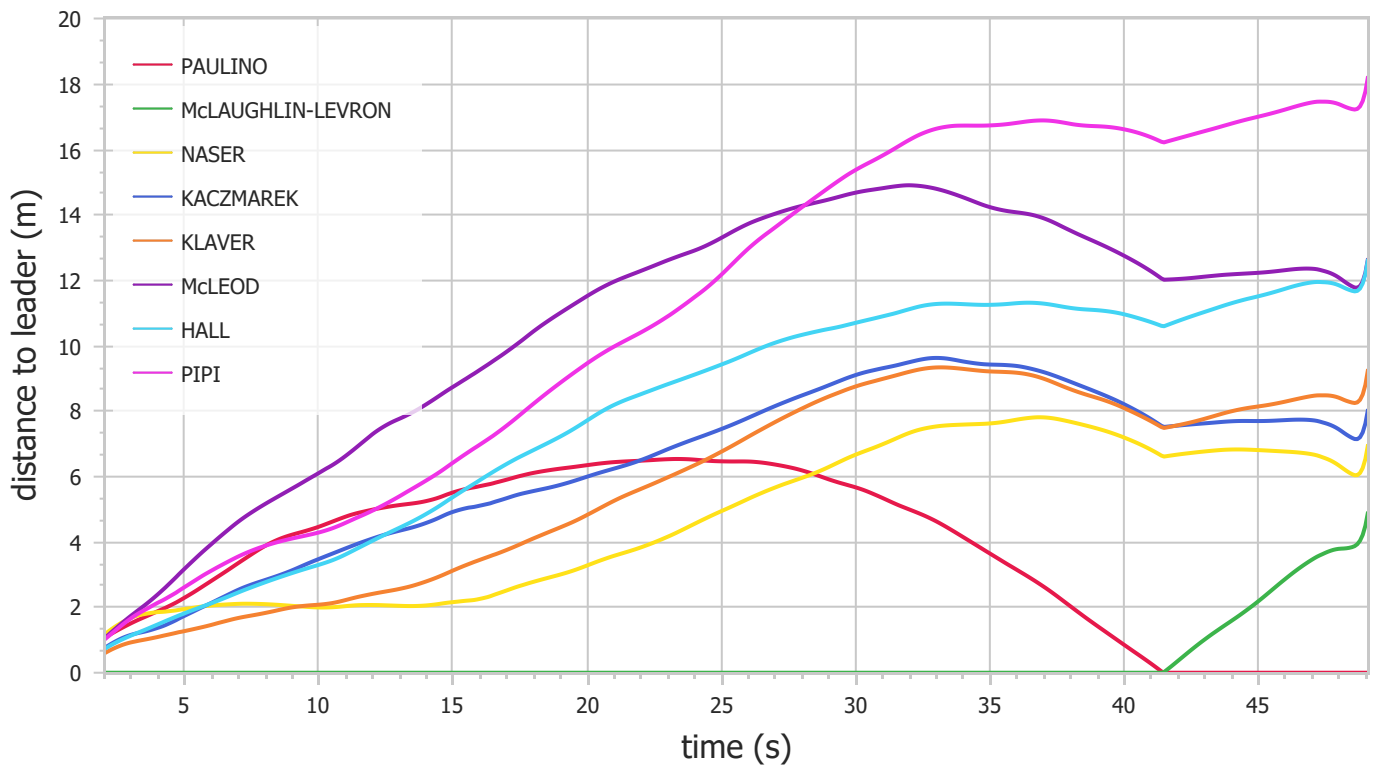

Paris 2023 - Race Analysis

400m Women (Fri 09 Jun 2023)

Speed

Distance to leader

Paris 2023 - Race Analysis

400m Women (Fri 09 Jun 2023)

Split Times

	50m	100m	150m	200m	250m	300m	350m	Finish
PAULINO	6.63	12.14	17.70	23.44	29.31	35.41	41.86	49.12
McLAUGHLIN-LEVRON	6.31	11.60	17.02	22.67	28.59	34.95	41.89	49.71
NASER	6.52	11.82	17.31	23.16	29.38	35.98	42.76	49.95
KACZMAREK	6.55	12.04	17.63	23.49	29.69	36.20	42.88	50.10
KLAVER	6.47	11.85	17.46	23.39	29.65	36.17	42.90	50.32
McLEOD	6.77	12.41	18.20	24.19	30.41	36.83	43.50	50.80
HALL	6.55	12.03	17.77	23.73	29.90	36.46	43.36	50.82
PIPI	6.66	12.14	17.93	24.01	30.51	37.23	44.14	51.76

Section Times

	50m	100m	150m	200m	250m	300m	350m	Finish
PAULINO	6.63	5.51	5.56	5.74	5.87	6.10	6.45	7.26
McLAUGHLIN-LEVRON	6.31	5.29	5.42	5.65	5.92	6.36	6.94	7.82
NASER	6.52	5.30	5.49	5.85	6.22	6.60	6.78	7.19
KACZMAREK	6.55	5.49	5.59	5.86	6.20	6.51	6.68	7.22
KLAVER	6.47	5.38	5.61	5.93	6.26	6.52	6.73	7.42
McLEOD	6.77	5.64	5.79	5.99	6.22	6.42	6.67	7.30
HALL	6.55	5.48	5.74	5.96	6.17	6.56	6.90	7.46
PIPI	6.66	5.48	5.79	6.08	6.50	6.72	6.91	7.62