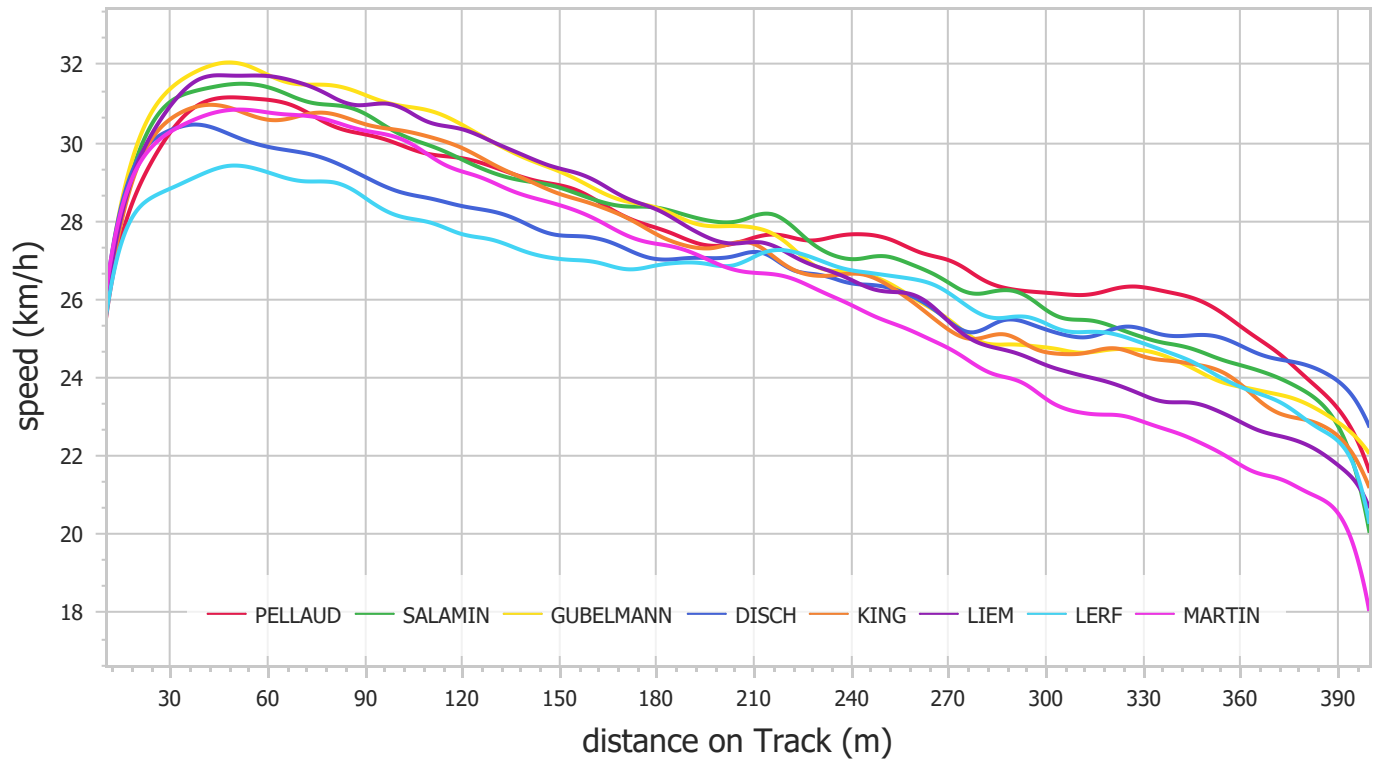

Lausanne 2023 - Race Analysis

400m Women B Race (Fri 30 Jun 2023)

Speed

Distance to leader

Lausanne 2023 - Race Analysis

400m Women B Race (Fri 30 Jun 2023)

Split Times

	50m	100m	150m	200m	250m	300m	350m	Finish
PELLAUD	7.12	12.99	19.11	25.53	32.06	38.78	45.66	53.11
SALAMIN	7.02	12.81	18.92	25.27	31.80	38.60	45.76	53.46
GUBELMANN	6.83	12.55	18.51	24.84	31.46	38.56	45.87	53.61
DISCH	7.10	13.19	19.56	26.16	32.88	39.92	47.08	54.50
KING	7.14	13.02	19.10	25.56	32.24	39.35	46.68	54.50
LIEM	7.05	12.78	18.76	25.09	31.78	38.90	46.48	54.58
LERF	7.31	13.53	20.05	26.74	33.42	40.35	47.58	55.43
MARTIN	7.04	12.92	19.09	25.61	32.46	39.80	47.66	56.25

Section Times

	50m	100m	150m	200m	250m	300m	350m	Finish
PELLAUD	7.12	5.87	6.12	6.42	6.53	6.72	6.88	7.45
SALAMIN	7.02	5.79	6.11	6.35	6.53	6.80	7.16	7.70
GUBELMANN	6.83	5.72	5.96	6.33	6.62	7.10	7.31	7.74
DISCH	7.10	6.09	6.37	6.60	6.72	7.04	7.16	7.42
KING	7.14	5.88	6.08	6.46	6.68	7.11	7.33	7.82
LIEM	7.05	5.73	5.98	6.33	6.69	7.12	7.58	8.10
LERF	7.31	6.22	6.52	6.69	6.68	6.93	7.23	7.85
MARTIN	7.04	5.88	6.17	6.52	6.85	7.34	7.86	8.59