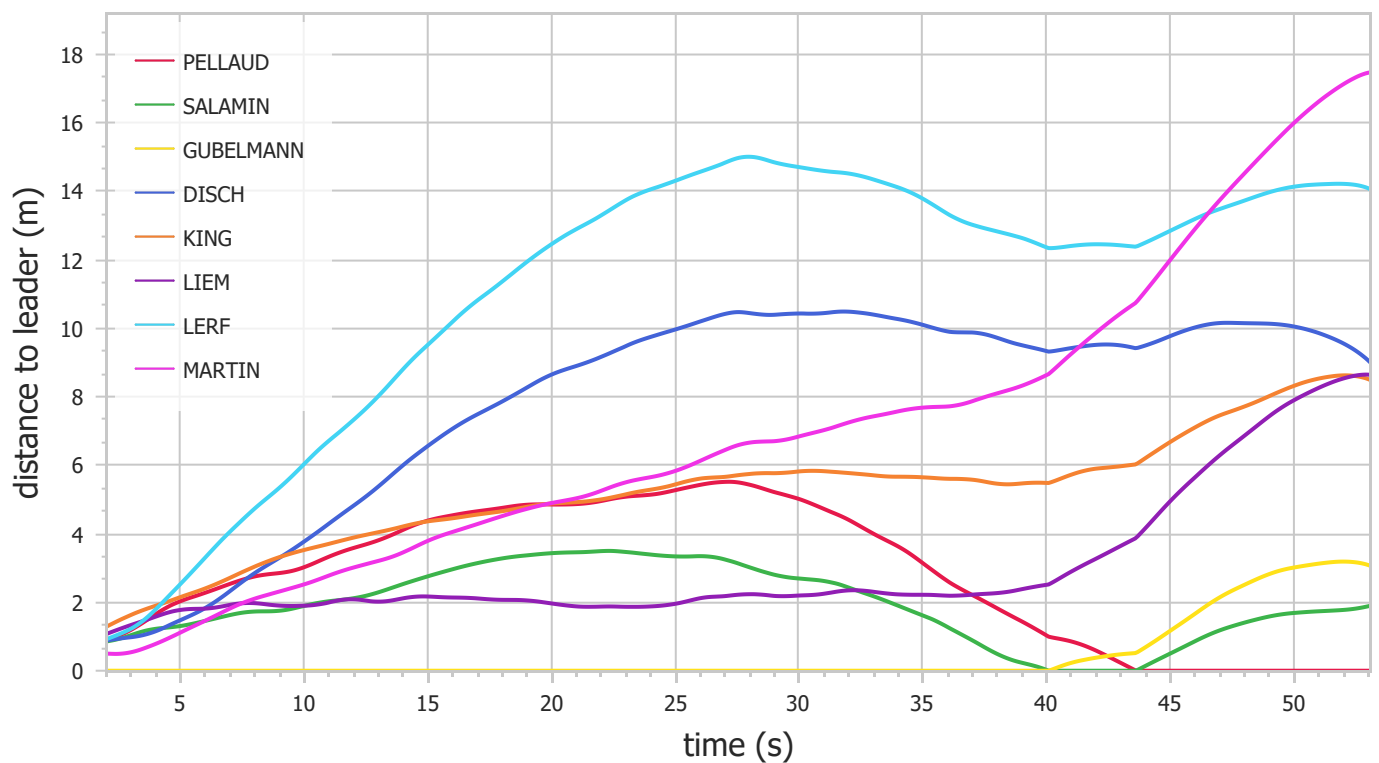

Lausanne 2023 - Race Analysis

400m Women B Race (Fri 30 Jun 2023)

Speed

Distance to leader

Lausanne 2023 - Race Analysis

400m Women B Race (Fri 30 Jun 2023)

Split Times

	50m	100m	150m	200m	250m	300m	350m	Finish
PELLAUD	7.12	12.99	19.11	25.53	32.06	38.78	45.66	53.11
SALAMIN	7.02	12.81	18.92	25.27	31.80	38.60	45.76	53.46
GUBELMANN	6.83	12.55	18.51	24.84	31.46	38.56	45.87	53.61
DISCH	7.10	13.19	19.56	26.16	32.88	39.92	47.08	54.50
KING	7.14	13.02	19.10	25.56	32.24	39.35	46.68	54.50
LIEM	7.05	12.78	18.76	25.09	31.78	38.90	46.48	54.58
LERF	7.31	13.53	20.05	26.74	33.42	40.35	47.58	55.43
MARTIN	7.04	12.92	19.09	25.61	32.46	39.80	47.66	56.25

Section Times

	50m	100m	150m	200m	250m	300m	350m	Finish
PELLAUD	7.12	5.87	6.12	6.42	6.53	6.72	6.88	7.45
SALAMIN	7.02	5.79	6.11	6.35	6.53	6.80	7.16	7.70
GUBELMANN	6.83	5.72	5.96	6.33	6.62	7.10	7.31	7.74
DISCH	7.10	6.09	6.37	6.60	6.72	7.04	7.16	7.42
KING	7.14	5.88	6.08	6.46	6.68	7.11	7.33	7.82
LIEM	7.05	5.73	5.98	6.33	6.69	7.12	7.58	8.10
LERF	7.31	6.22	6.52	6.69	6.68	6.93	7.23	7.85
MARTIN	7.04	5.88	6.17	6.52	6.85	7.34	7.86	8.59