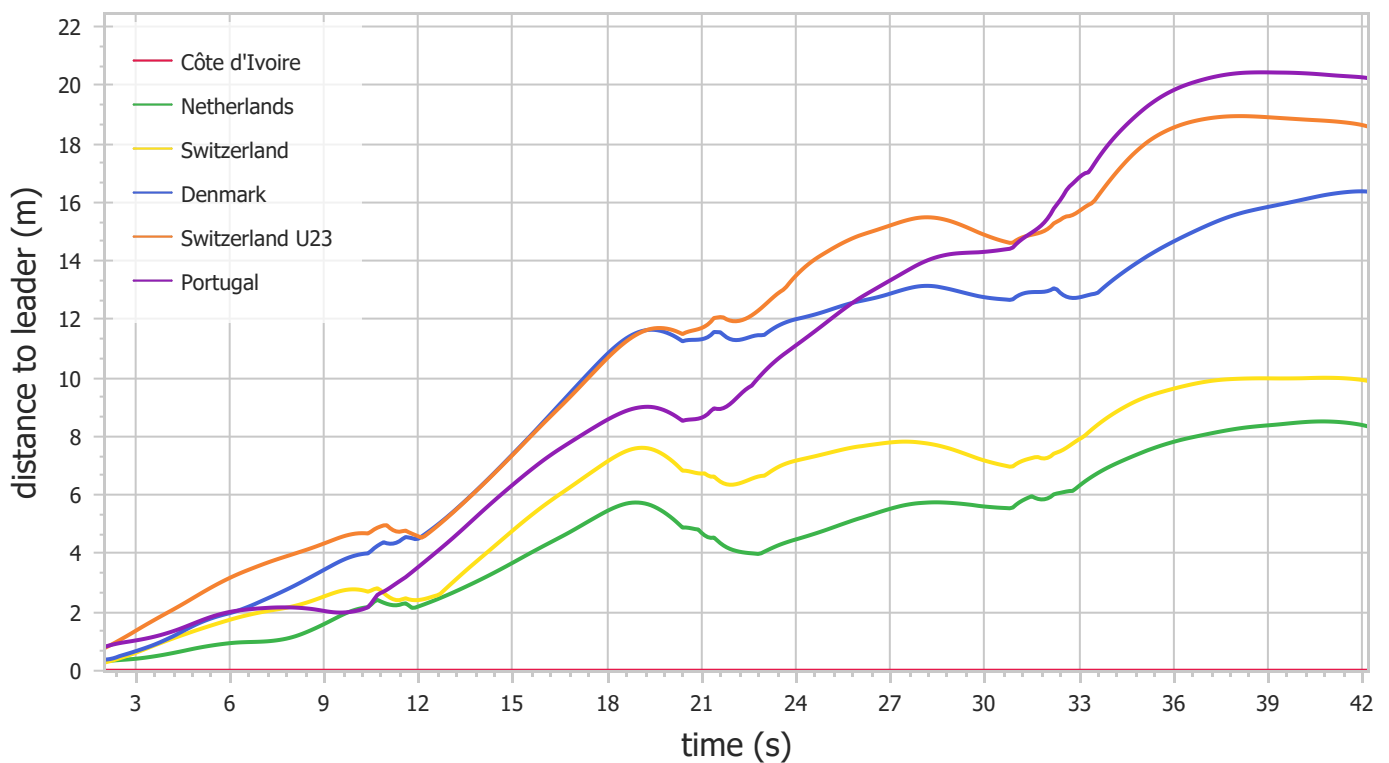

Lausanne 2023 - Race Analysis

4x100m Relay Women (Fri 30 Jun 2023)

Speed

Distance to leader

Lausanne 2023 - Race Analysis

4x100m Relay Women (Fri 30 Jun 2023)

Split Times

	100m	200m	300m	Finish
Côte d'Ivoire	11.69	21.47	32.09	42.23
Netherlands	11.87	22.02	32.76	43.18
Switzerland	11.88	22.25	32.87	43.35
Denmark	12.16	22.83	33.45	44.14
Switzerland U23	12.17	22.90	33.71	44.30
Portugal	11.91	22.64	33.87	44.54

Section Times

	100m	200m	300m	Finish
Côte d'Ivoire	11.69	9.78	10.62	10.14
Netherlands	11.87	10.15	10.74	10.42
Switzerland	11.88	10.37	10.62	10.48
Denmark	12.16	10.67	10.62	10.69
Switzerland U23	12.17	10.73	10.81	10.59
Portugal	11.91	10.73	11.23	10.67

Did Not Finish: Australia, Austria