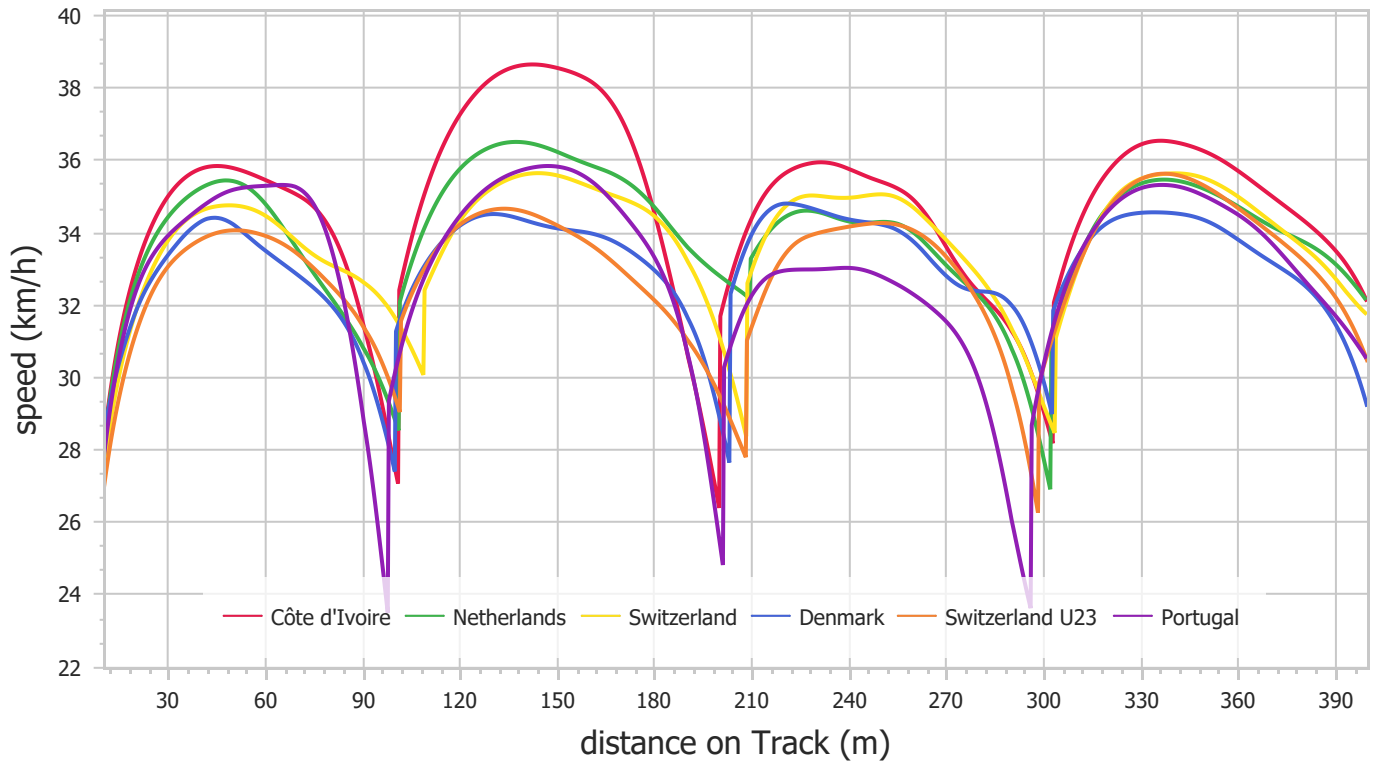

Lausanne 2023 - Race Analysis

4x100m Relay Women (Fri 30 Jun 2023)

Speed

Distance to leader

Lausanne 2023 - Race Analysis

4x100m Relay Women (Fri 30 Jun 2023)

Split Times

	100m	200m	300m	Finish
Côte d'Ivoire	11.69	21.47	32.09	42.23
Netherlands	11.87	22.02	32.76	43.18
Switzerland	11.88	22.25	32.87	43.35
Denmark	12.16	22.83	33.45	44.14
Switzerland U23	12.17	22.90	33.71	44.30
Portugal	11.91	22.64	33.87	44.54

Section Times

	100m	200m	300m	Finish
Côte d'Ivoire	11.69	9.78	10.62	10.14
Netherlands	11.87	10.15	10.74	10.42
Switzerland	11.88	10.37	10.62	10.48
Denmark	12.16	10.67	10.62	10.69
Switzerland U23	12.17	10.73	10.81	10.59
Portugal	11.91	10.73	11.23	10.67

Did Not Finish: Australia, Austria