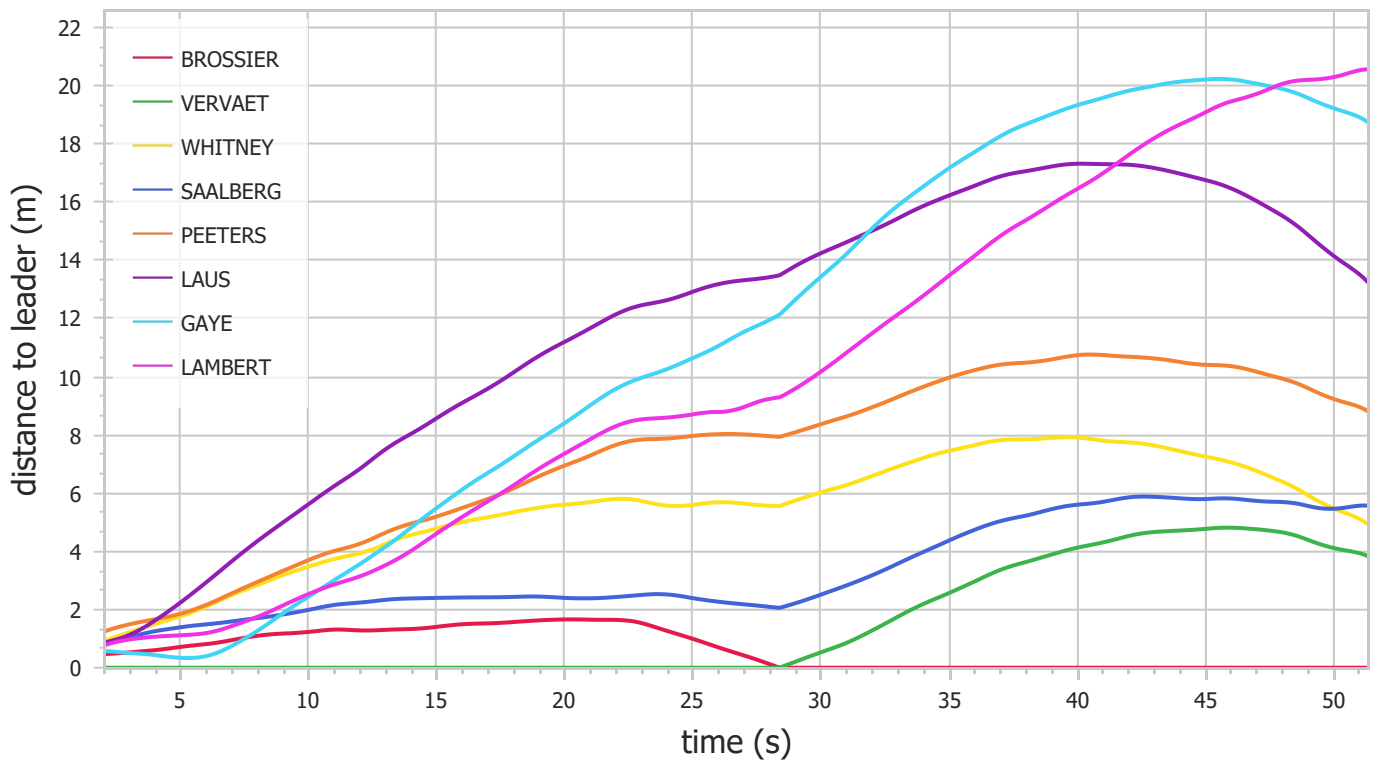

Brussels 2023 - Race Analysis

400m Women B Race (Fri 08 Sep 2023)

Speed

Distance to leader

Brussels 2023 - Race Analysis

400m Women B Race (Fri 08 Sep 2023)

Split Times

	50m	100m	150m	200m	250m	300m	350m	Finish
BROSSIER	6.86	12.53	18.40	24.49	30.75	37.15	43.97	51.40
VERVAET	6.76	12.39	18.21	24.34	30.84	37.62	44.64	52.00
WHITNEY	7.03	12.87	18.86	25.06	31.56	38.20	44.99	52.11
SAALBERG	6.93	12.65	18.50	24.66	31.11	37.84	44.78	52.31
PEETERS	7.04	12.91	18.99	25.36	31.87	38.56	45.44	52.72
LAUS	7.17	13.27	19.52	26.03	32.68	39.47	46.30	53.31
GAYE	6.83	12.85	19.15	25.74	32.72	39.74	46.84	54.19
LAMBERT	6.91	12.78	19.02	25.46	32.21	39.30	46.77	54.84

Section Times

	50m	100m	150m	200m	250m	300m	350m	Finish
BROSSIER	6.86	5.67	5.87	6.09	6.26	6.40	6.82	7.43
VERVAET	6.76	5.63	5.82	6.13	6.50	6.78	7.02	7.36
WHITNEY	7.03	5.84	5.99	6.20	6.50	6.64	6.79	7.12
SAALBERG	6.93	5.72	5.85	6.16	6.45	6.73	6.94	7.53
PEETERS	7.04	5.87	6.08	6.37	6.51	6.69	6.88	7.28
LAUS	7.17	6.10	6.25	6.51	6.65	6.79	6.83	7.01
GAYE	6.83	6.02	6.30	6.59	6.98	7.02	7.10	7.35
LAMBERT	6.91	5.87	6.24	6.44	6.75	7.09	7.47	8.07