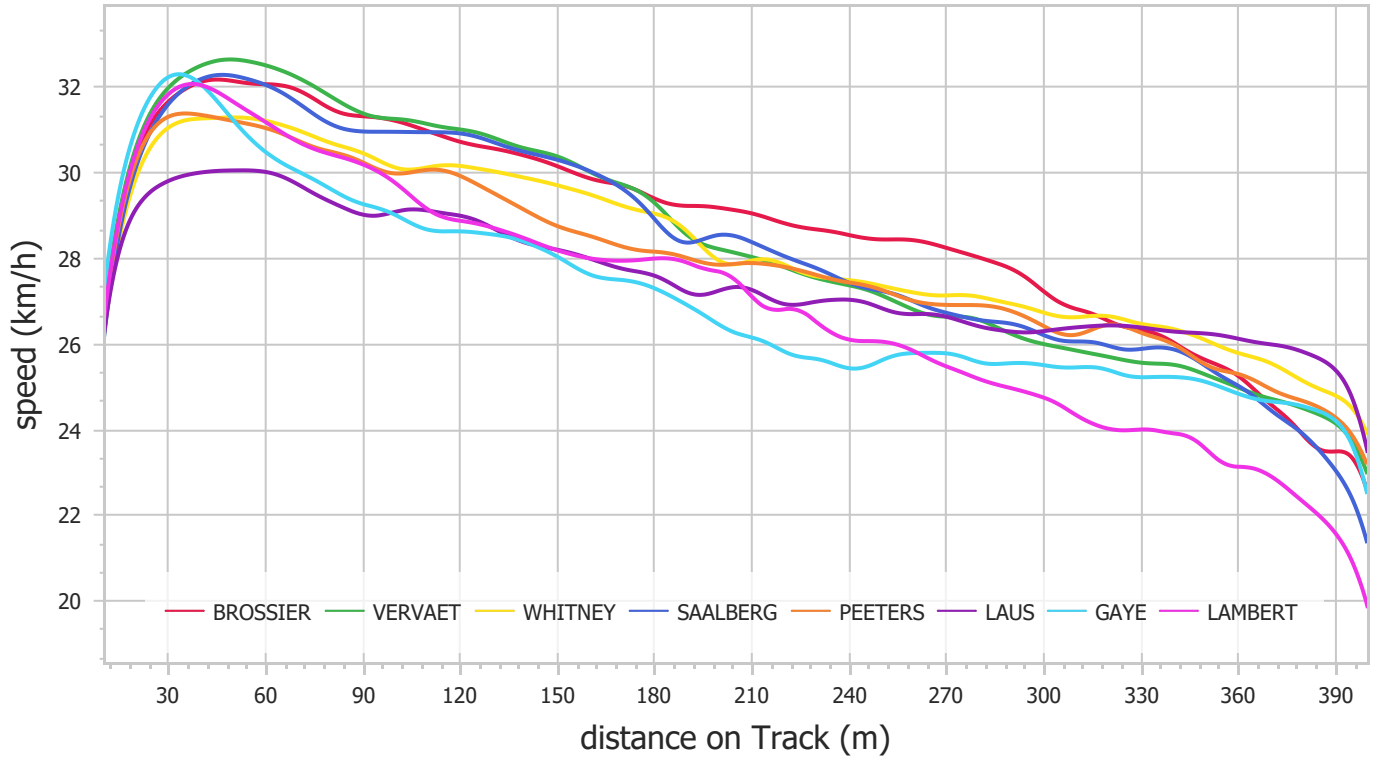

Brussels 2023 - Race Analysis

400m Women B Race (Fri 08 Sep 2023)

Speed

Distance to leader

Brussels 2023 - Race Analysis

400m Women B Race (Fri 08 Sep 2023)

Split Times

	50m	100m	150m	200m	250m	300m	350m	Finish
BROSSIER	6.86	12.53	18.40	24.49	30.75	37.15	43.97	51.40
VERVAET	6.76	12.39	18.21	24.34	30.84	37.62	44.64	52.00
WHITNEY	7.03	12.87	18.86	25.06	31.56	38.20	44.99	52.11
SAALBERG	6.93	12.65	18.50	24.66	31.11	37.84	44.78	52.31
PEETERS	7.04	12.91	18.99	25.36	31.87	38.56	45.44	52.72
LAUS	7.17	13.27	19.52	26.03	32.68	39.47	46.30	53.31
GAYE	6.83	12.85	19.15	25.74	32.72	39.74	46.84	54.19
LAMBERT	6.91	12.78	19.02	25.46	32.21	39.30	46.77	54.84

Section Times

	50m	100m	150m	200m	250m	300m	350m	Finish
BROSSIER	6.86	5.67	5.87	6.09	6.26	6.40	6.82	7.43
VERVAET	6.76	5.63	5.82	6.13	6.50	6.78	7.02	7.36
WHITNEY	7.03	5.84	5.99	6.20	6.50	6.64	6.79	7.12
SAALBERG	6.93	5.72	5.85	6.16	6.45	6.73	6.94	7.53
PEETERS	7.04	5.87	6.08	6.37	6.51	6.69	6.88	7.28
LAUS	7.17	6.10	6.25	6.51	6.65	6.79	6.83	7.01
GAYE	6.83	6.02	6.30	6.59	6.98	7.02	7.10	7.35
LAMBERT	6.91	5.87	6.24	6.44	6.75	7.09	7.47	8.07