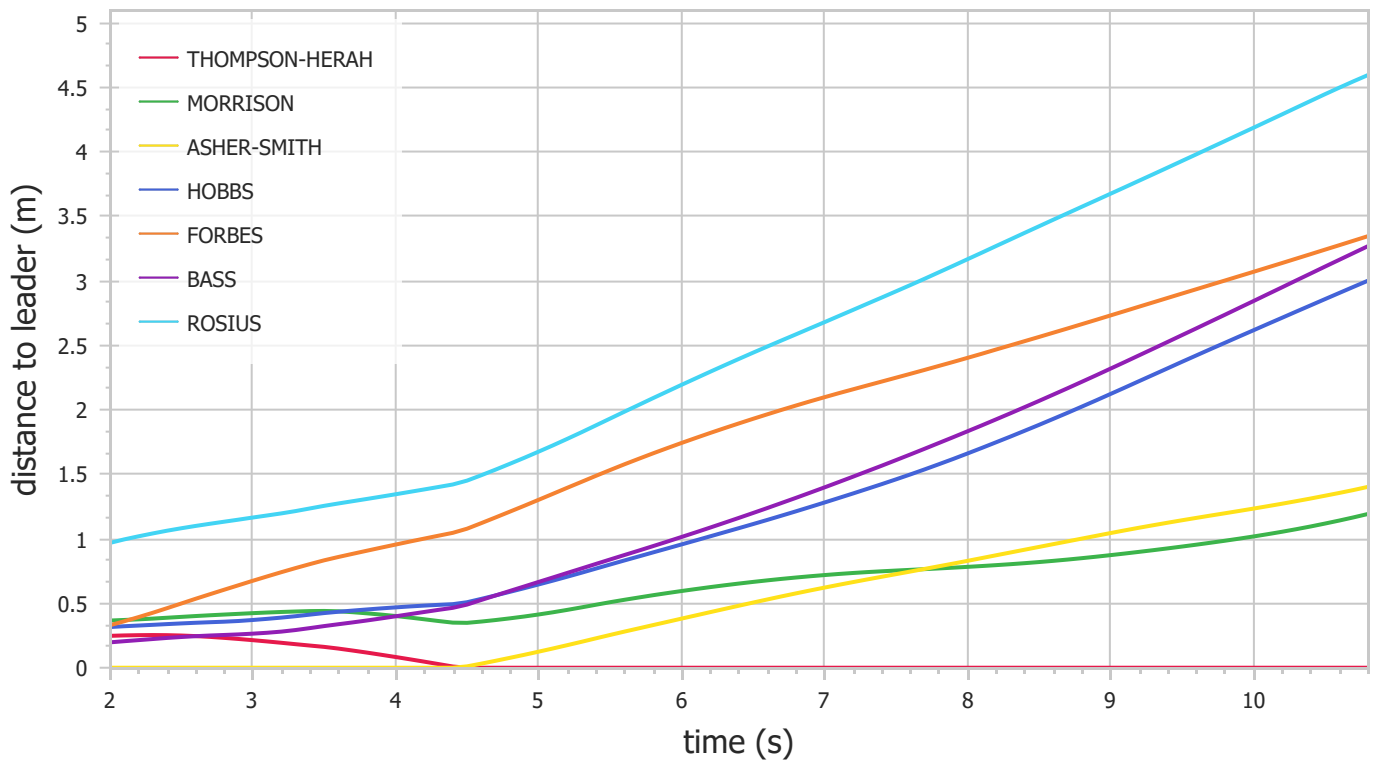

Brussels 2023 - Race Analysis

100m Women (Fri 08 Sep 2023)

Speed

Distance to leader

Brussels 2023 - Race Analysis

100m Women (Fri 08 Sep 2023)

Split Times

	10m	20m	30m	40m	50m	60m	70m	80m	90m	Finish
THOMPSON-HERAH	2.01	3.13	4.13	5.09	6.04	6.98	7.93	8.88	9.85	10.84
MORRISON	2.03	3.15	4.16	5.13	6.09	7.05	8.00	8.96	9.94	10.95
ASHER-SMITH	1.98	3.10	4.12	5.11	6.07	7.04	8.00	8.98	9.96	10.97
HOBBS	2.02	3.14	4.17	5.16	6.13	7.10	8.09	9.08	10.10	11.14
FORBES	2.02	3.18	4.22	5.23	6.21	7.18	8.16	9.15	10.15	11.17
BASS	2.00	3.13	4.16	5.16	6.13	7.11	8.10	9.10	10.13	11.18
ROSIUS	2.10	3.23	4.26	5.26	6.25	7.24	8.24	9.24	10.27	11.31

Section Times

	10m	20m	30m	40m	50m	60m	70m	80m	90m	Finish
THOMPSON-HERAH	2.01	1.12	1.00	0.96	0.95	0.94	0.95	0.95	0.97	0.99
MORRISON	2.03	1.12	1.01	0.97	0.96	0.96	0.95	0.96	0.98	1.01
ASHER-SMITH	1.98	1.12	1.02	0.99	0.96	0.97	0.96	0.98	0.98	1.01
HOBBS	2.02	1.12	1.03	0.99	0.97	0.97	0.99	0.99	1.02	1.04
FORBES	2.02	1.16	1.04	1.01	0.98	0.97	0.98	0.99	1.00	1.02
BASS	2.00	1.13	1.03	1.00	0.97	0.98	0.99	1.00	1.03	1.05
ROSIUS	2.10	1.13	1.03	1.00	0.99	0.99	1.00	1.00	1.03	1.04

Did Not Start: CLARK