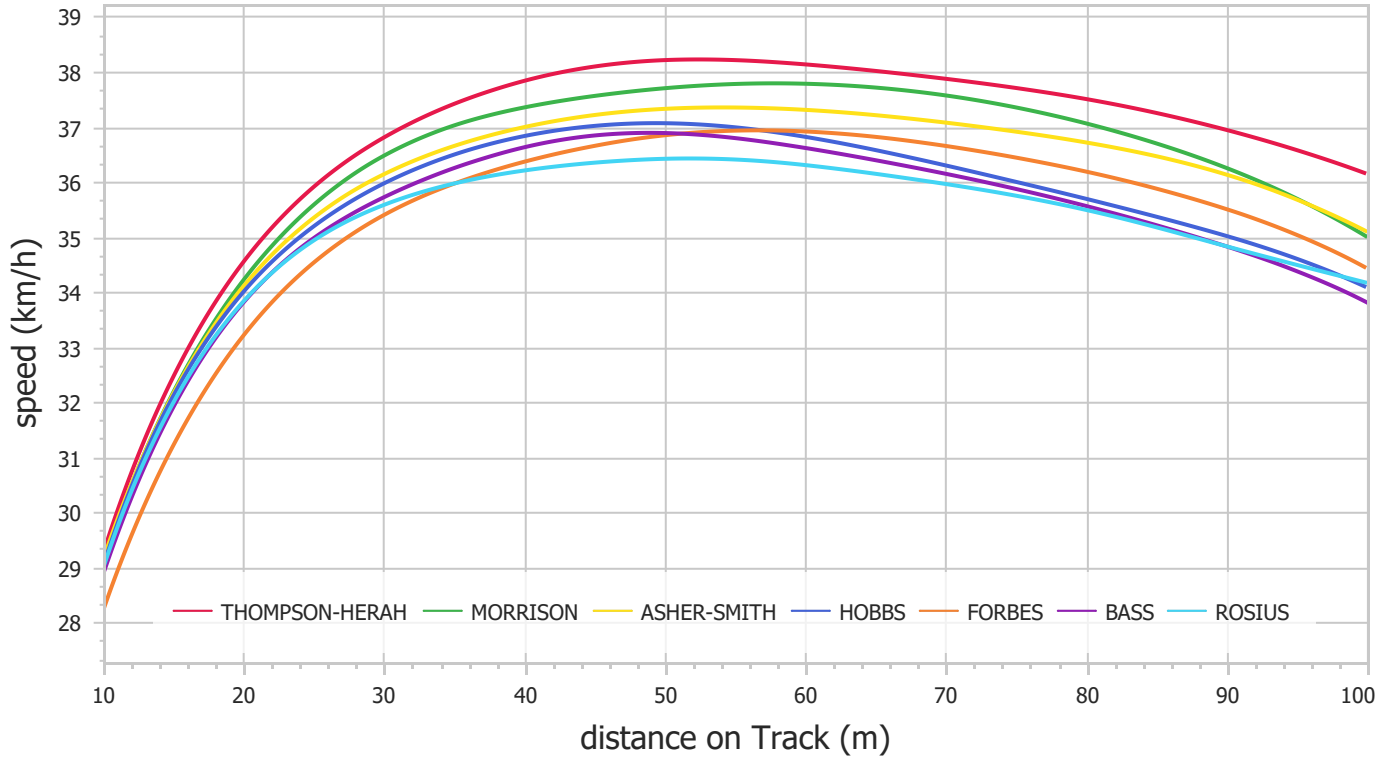

Brussels 2023 - Race Analysis

100m Women (Fri 08 Sep 2023)

Speed

Distance to leader

Brussels 2023 - Race Analysis

100m Women (Fri 08 Sep 2023)

Split Times

	10m	20m	30m	40m	50m	60m	70m	80m	90m	Finish
THOMPSON-HERAH	2.01	3.13	4.13	5.09	6.04	6.98	7.93	8.88	9.85	10.84
MORRISON	2.03	3.15	4.16	5.13	6.09	7.05	8.00	8.96	9.94	10.95
ASHER-SMITH	1.98	3.10	4.12	5.11	6.07	7.04	8.00	8.98	9.96	10.97
HOBBS	2.02	3.14	4.17	5.16	6.13	7.10	8.09	9.08	10.10	11.14
FORBES	2.02	3.18	4.22	5.23	6.21	7.18	8.16	9.15	10.15	11.17
BASS	2.00	3.13	4.16	5.16	6.13	7.11	8.10	9.10	10.13	11.18
ROSIUS	2.10	3.23	4.26	5.26	6.25	7.24	8.24	9.24	10.27	11.31

Section Times

	10m	20m	30m	40m	50m	60m	70m	80m	90m	Finish
THOMPSON-HERAH	2.01	1.12	1.00	0.96	0.95	0.94	0.95	0.95	0.97	0.99
MORRISON	2.03	1.12	1.01	0.97	0.96	0.96	0.95	0.96	0.98	1.01
ASHER-SMITH	1.98	1.12	1.02	0.99	0.96	0.97	0.96	0.98	0.98	1.01
HOBBS	2.02	1.12	1.03	0.99	0.97	0.97	0.99	0.99	1.02	1.04
FORBES	2.02	1.16	1.04	1.01	0.98	0.97	0.98	0.99	1.00	1.02
BASS	2.00	1.13	1.03	1.00	0.97	0.98	0.99	1.00	1.03	1.05
ROSIUS	2.10	1.13	1.03	1.00	0.99	0.99	1.00	1.00	1.03	1.04

Did Not Start: CLARK