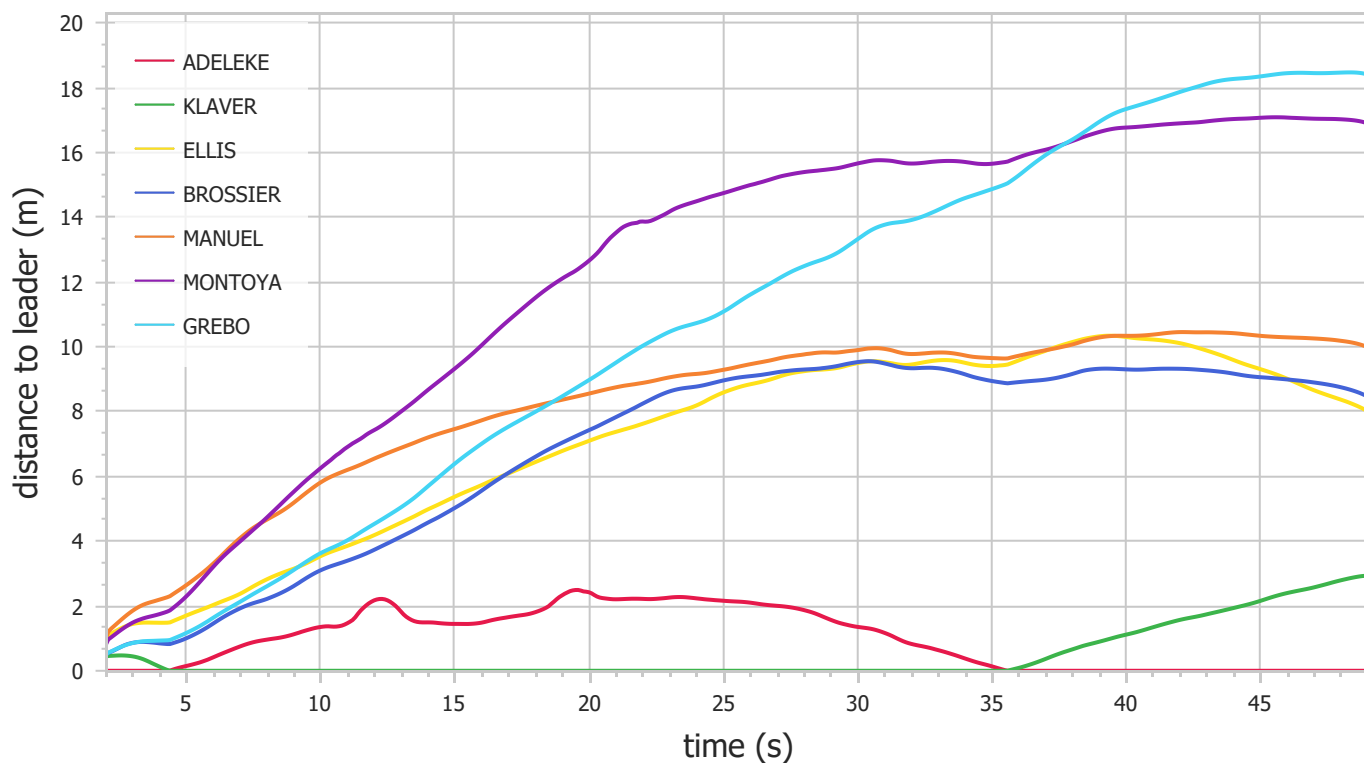

Monaco 2024 - Race Analysis

400m Women (Fri 12 Jul 2024)

Speed

Distance to leader

Monaco 2024 - Race Analysis

400m Women (Fri 12 Jul 2024)

Split Times

	50m	100m	150m	200m	250m	300m	350m	Finish
ADELEKE	6.69	12.09	17.54	23.25	29.22	35.38	41.93	49.17
KLAVER	6.63	11.94	17.35	22.99	29.03	35.37	42.14	49.64
ELLIS	6.86	12.40	18.06	23.96	30.20	36.61	43.28	50.39
BROSSIER	6.81	12.35	18.07	24.03	30.20	36.51	43.20	50.43
MANUEL	7.05	12.67	18.25	24.08	30.24	36.63	43.37	50.72
MONTOYA	7.04	12.79	18.66	24.74	30.97	37.44	44.30	51.76
GREBO	6.84	12.45	18.24	24.27	30.71	37.43	44.47	52.02

Section Times

	50m	100m	150m	200m	250m	300m	350m	Finish
ADELEKE	6.69	5.40	5.45	5.71	5.97	6.16	6.55	7.24
KLAVER	6.63	5.31	5.41	5.64	6.04	6.34	6.77	7.50
ELLIS	6.86	5.54	5.66	5.90	6.24	6.41	6.67	7.11
BROSSIER	6.81	5.54	5.72	5.96	6.17	6.31	6.69	7.23
MANUEL	7.05	5.62	5.58	5.83	6.16	6.39	6.74	7.35
MONTOYA	7.04	5.75	5.87	6.08	6.23	6.47	6.86	7.46
GREBO	6.84	5.61	5.79	6.03	6.44	6.72	7.04	7.55