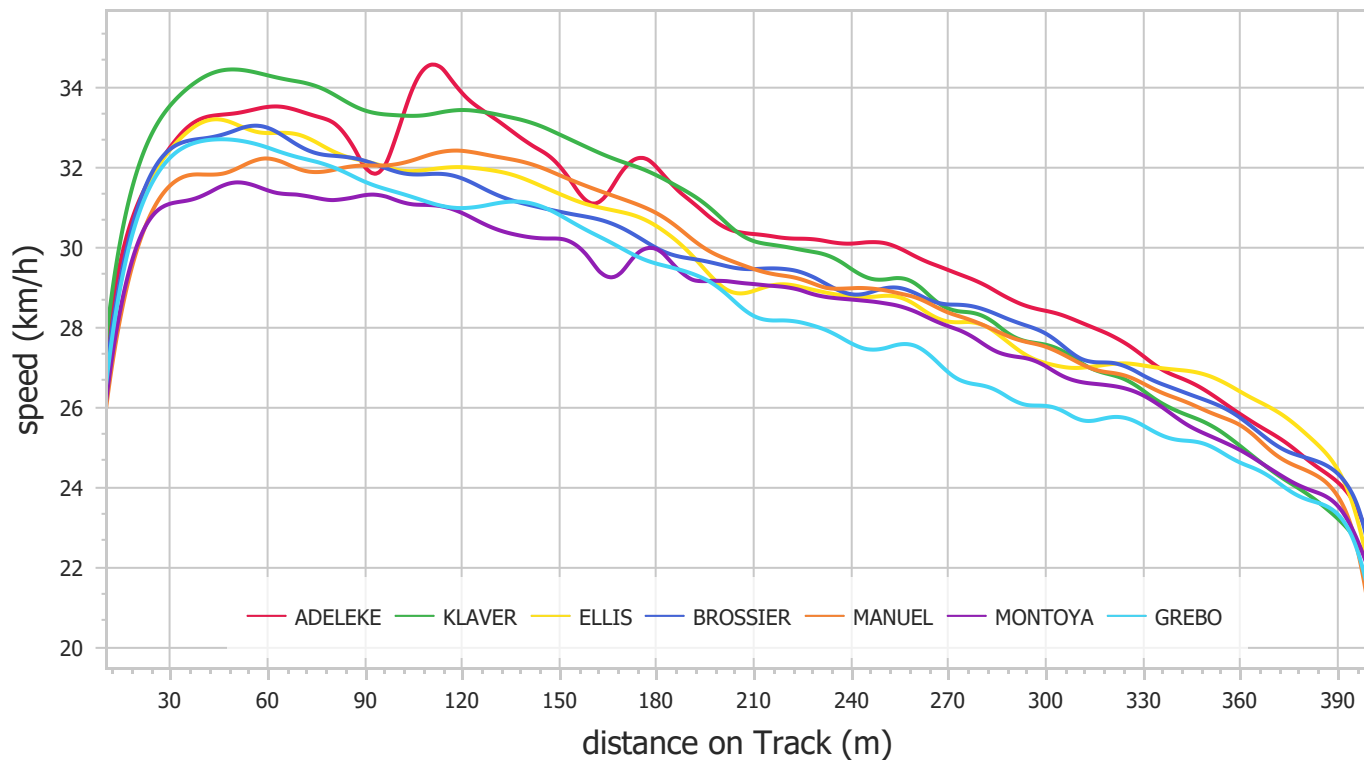

Monaco 2024 - Race Analysis

400m Women (Fri 12 Jul 2024)

Speed

Distance to leader

Monaco 2024 - Race Analysis

400m Women (Fri 12 Jul 2024)

Split Times

	50m	100m	150m	200m	250m	300m	350m	Finish
ADELEKE	6.69	12.09	17.54	23.25	29.22	35.38	41.93	49.17
KLAVER	6.63	11.94	17.35	22.99	29.03	35.37	42.14	49.64
ELLIS	6.86	12.40	18.06	23.96	30.20	36.61	43.28	50.39
BROSSIER	6.81	12.35	18.07	24.03	30.20	36.51	43.20	50.43
MANUEL	7.05	12.67	18.25	24.08	30.24	36.63	43.37	50.72
MONTOYA	7.04	12.79	18.66	24.74	30.97	37.44	44.30	51.76
GREBO	6.84	12.45	18.24	24.27	30.71	37.43	44.47	52.02

Section Times

	50m	100m	150m	200m	250m	300m	350m	Finish
ADELEKE	6.69	5.40	5.45	5.71	5.97	6.16	6.55	7.24
KLAVER	6.63	5.31	5.41	5.64	6.04	6.34	6.77	7.50
ELLIS	6.86	5.54	5.66	5.90	6.24	6.41	6.67	7.11
BROSSIER	6.81	5.54	5.72	5.96	6.17	6.31	6.69	7.23
MANUEL	7.05	5.62	5.58	5.83	6.16	6.39	6.74	7.35
MONTOYA	7.04	5.75	5.87	6.08	6.23	6.47	6.86	7.46
GREBO	6.84	5.61	5.79	6.03	6.44	6.72	7.04	7.55