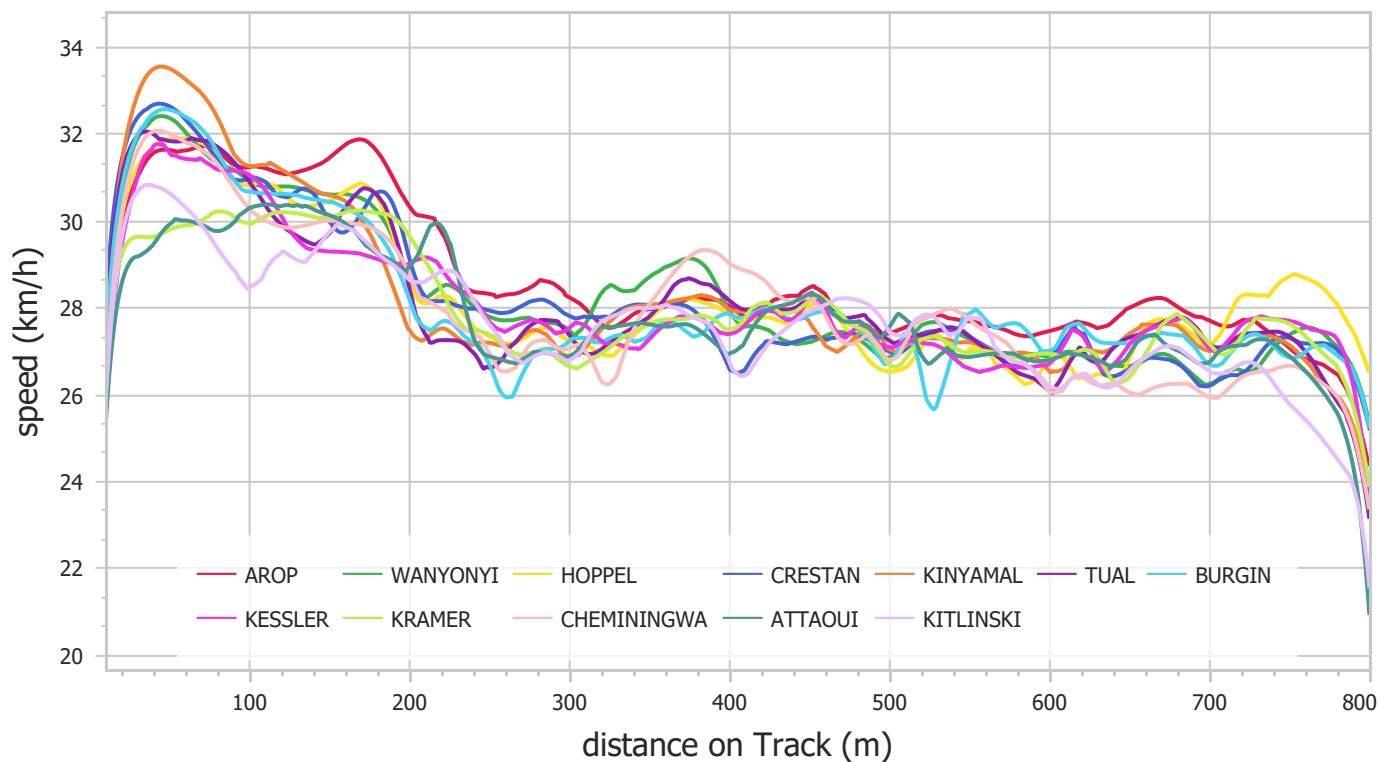

Silesia 2024 - Race Analysis

800m Men (Sun 25 Aug 2024)

Speed

Distance to leader

Silesia 2024 - Race Analysis

800m Men (Sun 25 Aug 2024)

Split Times

	100m	200m	300m	400m	500m	600m	700m	Finish
AROP	12.75	24.23	36.73	49.61	1:02.50	1:15.54	1:28.46	1:41.86
WANYONYI	12.62	24.43	37.31	49.93	1:03.11	1:16.35	1:29.82	1:43.23
HOPPEL	12.82	24.64	37.67	50.71	1:03.77	1:17.21	1:30.54	1:43.32
CRESTAN	12.47	24.29	37.13	50.05	1:03.32	1:16.60	1:30.05	1:43.48
KINYAMAL	12.42	24.31	37.52	50.44	1:03.46	1:16.76	1:30.01	1:43.54
TUAL	12.64	24.61	37.82	50.74	1:03.64	1:16.94	1:30.20	1:43.73
BURGIN	12.56	24.47	37.82	50.92	1:03.92	1:17.20	1:30.39	1:43.73
KESSLER	13.01	25.19	38.02	51.12	1:04.13	1:17.54	1:30.75	1:43.97
KRAMER	13.23	25.18	38.22	51.37	1:04.32	1:17.68	1:30.98	1:44.32
CHEMININGWA	12.86	24.91	38.08	50.96	1:03.84	1:17.03	1:30.78	1:44.60
ATTAOUI	13.42	25.46	38.44	51.55	1:04.54	1:17.85	1:31.23	1:44.96
KITLINSKI	13.32	25.63	38.63	51.61	1:04.67	1:17.89	1:31.44	1:45.56

Silesia 2024 - Race Analysis

800m Men (Sun 25 Aug 2024)

Summary

	Lane	Starting Order	Real Distance
AROP	8	8	801.6 m
WANYONYI	7	7	804.8 m
HOPPEL	4	4	803.2 m
CRESTAN	5	5	801.1 m
KINYAMAL	2	12	805.5 m
TUAL	6	6	809.8 m
BURGIN	5	15	805.6 m
KESSLER	9	9	805.6 m
KRAMER	3	13	802.9 m
CHEMININGWA	1	1	808.1 m
ATTAOUI	3	3	800.7 m
KITLINSKI	2	2	802.8 m