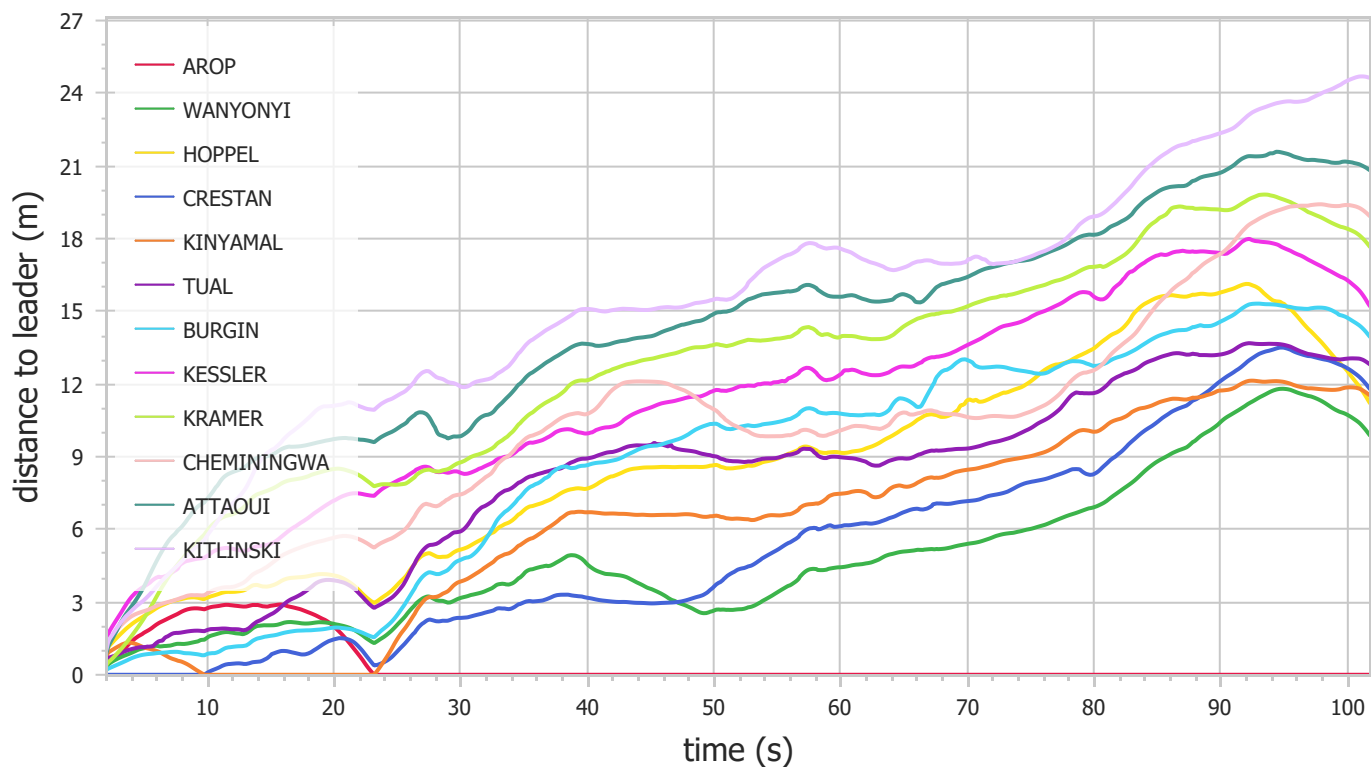

Silesia 2024 - Race Analysis

800m Men (Sun 25 Aug 2024)

Speed

Distance to leader

Silesia 2024 - Race Analysis

800m Men (Sun 25 Aug 2024)

Split Times

	100m	200m	300m	400m	500m	600m	700m	Finish
AROP	12.75	24.23	36.73	49.61	1:02.50	1:15.54	1:28.46	1:41.86
WANYONYI	12.62	24.43	37.31	49.93	1:03.11	1:16.35	1:29.82	1:43.23
HOPPEL	12.82	24.64	37.67	50.71	1:03.77	1:17.21	1:30.54	1:43.32
CRESTAN	12.47	24.29	37.13	50.05	1:03.32	1:16.60	1:30.05	1:43.48
KINYAMAL	12.42	24.31	37.52	50.44	1:03.46	1:16.76	1:30.01	1:43.54
TUAL	12.64	24.61	37.82	50.74	1:03.64	1:16.94	1:30.20	1:43.73
BURGIN	12.56	24.47	37.82	50.92	1:03.92	1:17.20	1:30.39	1:43.73
KESSLER	13.01	25.19	38.02	51.12	1:04.13	1:17.54	1:30.75	1:43.97
KRAMER	13.23	25.18	38.22	51.37	1:04.32	1:17.68	1:30.98	1:44.32
CHEMININGWA	12.86	24.91	38.08	50.96	1:03.84	1:17.03	1:30.78	1:44.60
ATTAOUI	13.42	25.46	38.44	51.55	1:04.54	1:17.85	1:31.23	1:44.96
KITLINSKI	13.32	25.63	38.63	51.61	1:04.67	1:17.89	1:31.44	1:45.56

Silesia 2024 - Race Analysis

800m Men (Sun 25 Aug 2024)

Summary

	Lane	Starting Order	Real Distance
AROP	8	8	801.6 m
WANYONYI	7	7	804.8 m
HOPPEL	4	4	803.2 m
CRESTAN	5	5	801.1 m
KINYAMAL	2	12	805.5 m
TUAL	6	6	809.8 m
BURGIN	5	15	805.6 m
KESSLER	9	9	805.6 m
KRAMER	3	13	802.9 m
CHEMININGWA	1	1	808.1 m
ATTAOUI	3	3	800.7 m
KITLINSKI	2	2	802.8 m