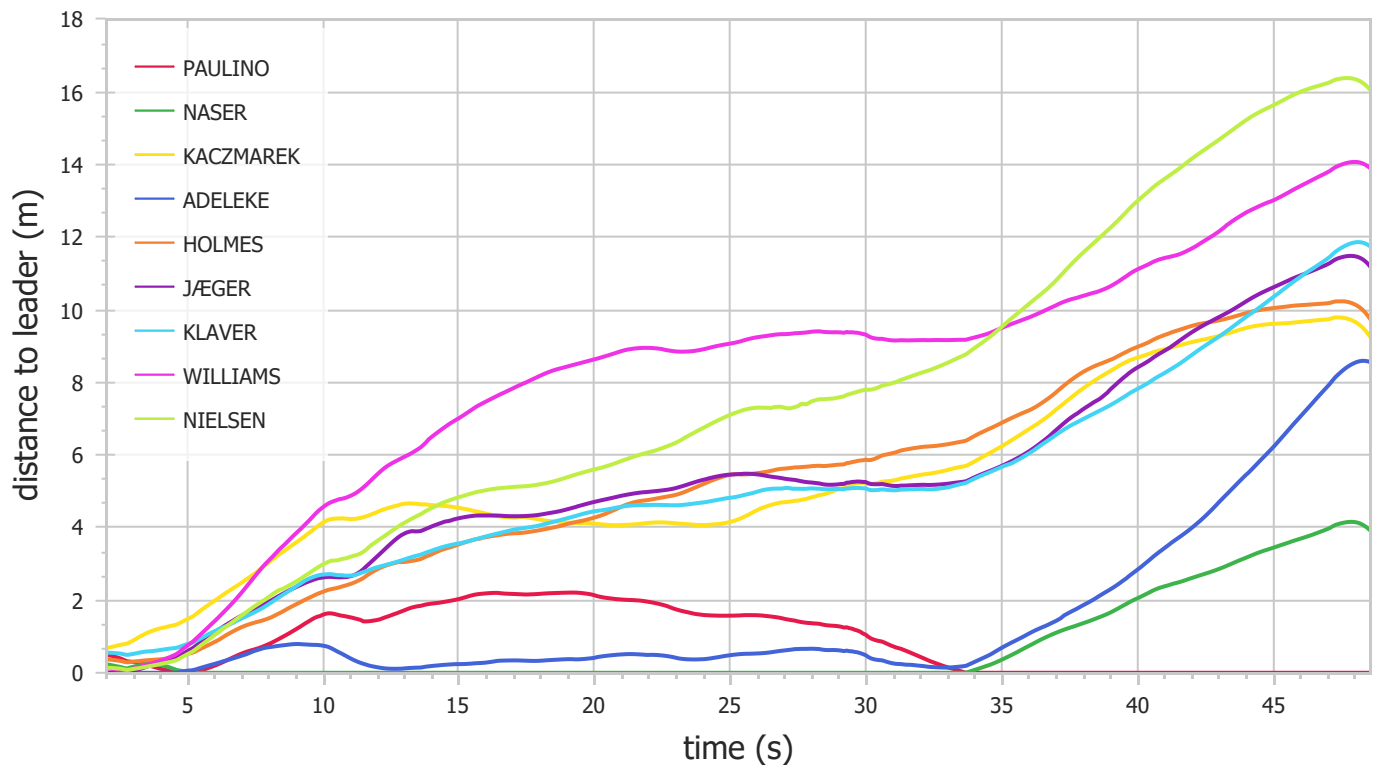

Silesia 2024 - Race Analysis

400m Women (Sun 25 Aug 2024)

Speed

Distance to leader

Silesia 2024 - Race Analysis

400m Women (Sun 25 Aug 2024)

Split Times

	50m	100m	150m	200m	250m	300m	350m	Finish
PAULINO	6.56	11.96	17.59	23.43	29.61	35.69	42.01	48.66
NASER	6.52	11.80	17.33	23.23	29.34	35.77	42.36	49.23
KACZMAREK	6.76	12.29	17.82	23.71	30.00	36.56	43.21	49.95
ADELEKE	6.56	11.80	17.37	23.27	29.42	35.81	42.57	50.00
HOLMES	6.63	12.12	17.79	23.83	30.08	36.62	43.27	50.01
JÆGER	6.66	12.15	17.84	23.84	30.01	36.48	43.28	50.33
KLAVER	6.66	12.11	17.80	23.78	29.98	36.46	43.21	50.46
WILLIAMS	6.71	12.42	18.29	24.29	30.60	36.96	43.61	50.82
NIELSEN	6.66	12.20	17.94	24.03	30.34	37.04	43.96	51.02

Section Times

	50m	100m	150m	200m	250m	300m	350m	Finish
PAULINO	6.56	5.40	5.63	5.84	6.18	6.08	6.32	6.65
NASER	6.52	5.28	5.53	5.90	6.11	6.43	6.59	6.87
KACZMAREK	6.76	5.53	5.53	5.89	6.29	6.56	6.65	6.74
ADELEKE	6.56	5.24	5.57	5.90	6.15	6.39	6.76	7.43
HOLMES	6.63	5.49	5.67	6.04	6.25	6.54	6.65	6.74
JÆGER	6.66	5.49	5.69	6.00	6.17	6.47	6.80	7.05
KLAVER	6.66	5.45	5.69	5.98	6.20	6.48	6.75	7.25
WILLIAMS	6.71	5.71	5.87	6.00	6.31	6.36	6.65	7.21
NIELSEN	6.66	5.54	5.74	6.09	6.31	6.70	6.92	7.06