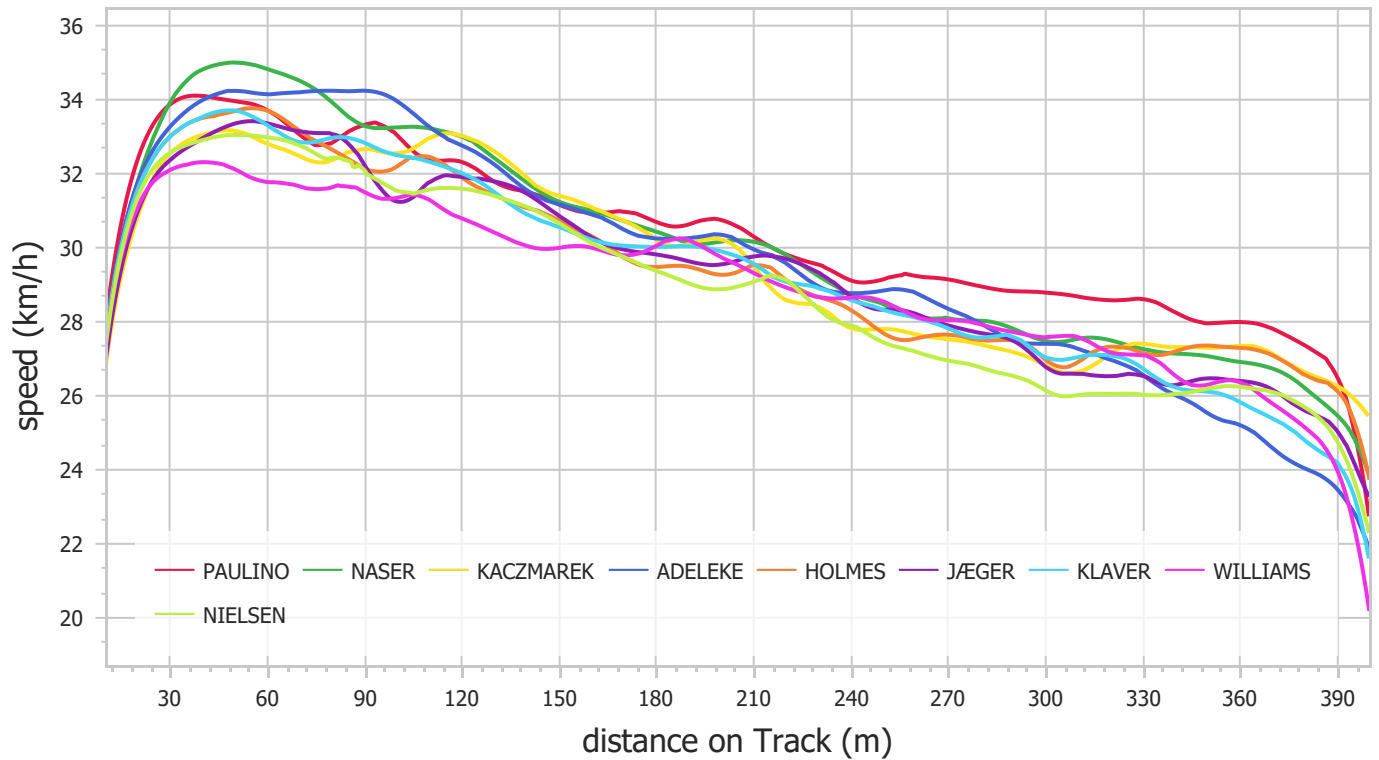

Silesia 2024 - Race Analysis

400m Women (Sun 25 Aug 2024)

Speed

Distance to leader

Silesia 2024 - Race Analysis

400m Women (Sun 25 Aug 2024)

Split Times

	50m	100m	150m	200m	250m	300m	350m	Finish
PAULINO	6.56	11.96	17.59	23.43	29.61	35.69	42.01	48.66
NASER	6.52	11.80	17.33	23.23	29.34	35.77	42.36	49.23
KACZMAREK	6.76	12.29	17.82	23.71	30.00	36.56	43.21	49.95
ADELEKE	6.56	11.80	17.37	23.27	29.42	35.81	42.57	50.00
HOLMES	6.63	12.12	17.79	23.83	30.08	36.62	43.27	50.01
JÆGER	6.66	12.15	17.84	23.84	30.01	36.48	43.28	50.33
KLAVER	6.66	12.11	17.80	23.78	29.98	36.46	43.21	50.46
WILLIAMS	6.71	12.42	18.29	24.29	30.60	36.96	43.61	50.82
NIELSEN	6.66	12.20	17.94	24.03	30.34	37.04	43.96	51.02

Section Times

	50m	100m	150m	200m	250m	300m	350m	Finish
PAULINO	6.56	5.40	5.63	5.84	6.18	6.08	6.32	6.65
NASER	6.52	5.28	5.53	5.90	6.11	6.43	6.59	6.87
KACZMAREK	6.76	5.53	5.53	5.89	6.29	6.56	6.65	6.74
ADELEKE	6.56	5.24	5.57	5.90	6.15	6.39	6.76	7.43
HOLMES	6.63	5.49	5.67	6.04	6.25	6.54	6.65	6.74
JÆGER	6.66	5.49	5.69	6.00	6.17	6.47	6.80	7.05
KLAVER	6.66	5.45	5.69	5.98	6.20	6.48	6.75	7.25
WILLIAMS	6.71	5.71	5.87	6.00	6.31	6.36	6.65	7.21
NIELSEN	6.66	5.54	5.74	6.09	6.31	6.70	6.92	7.06