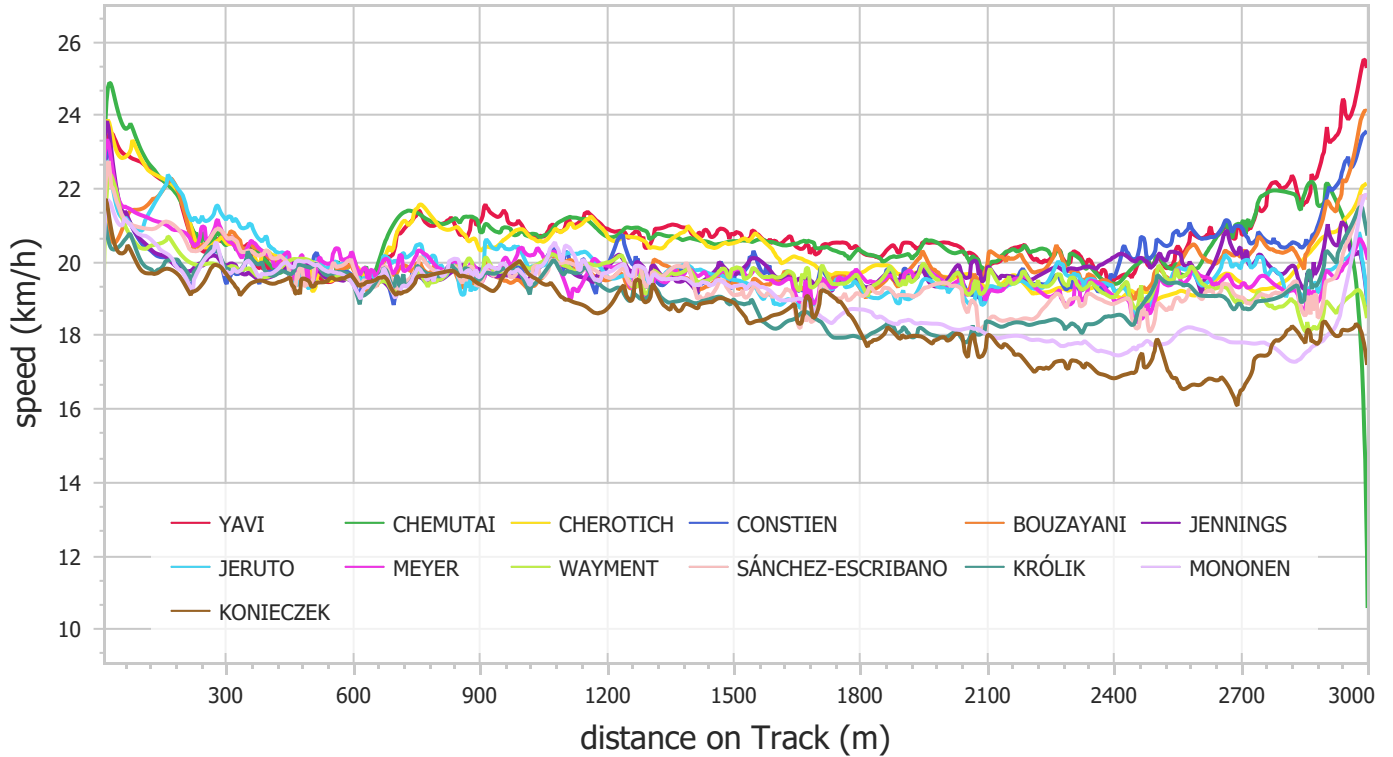

# Roma 2024 - Race Analysis

## 3000m Steeplechase Women (Fri 30 Aug 2024)

### Speed

### Distance to leader