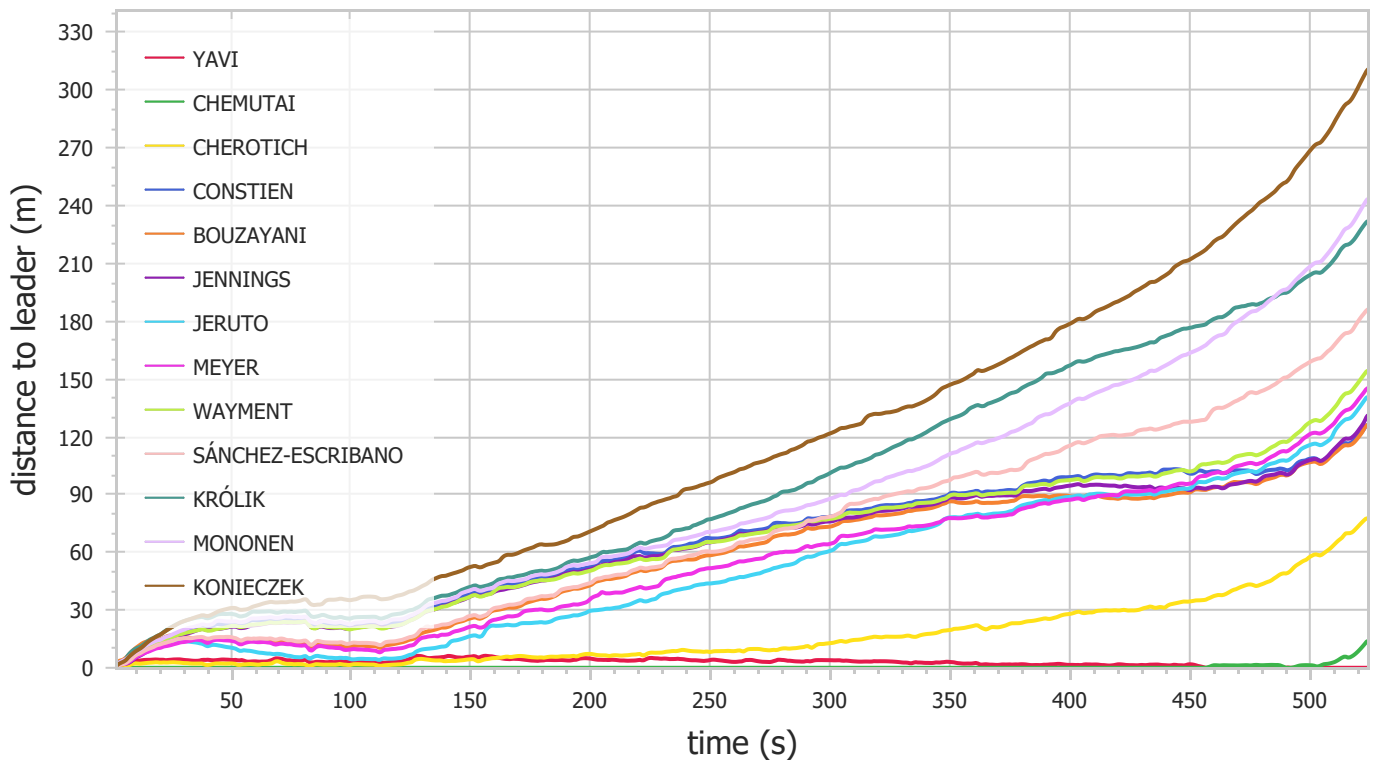

# Roma 2024 - Race Analysis

## 3000m Steeplechase Women (Fri 30 Aug 2024)

### Speed

### Distance to leader