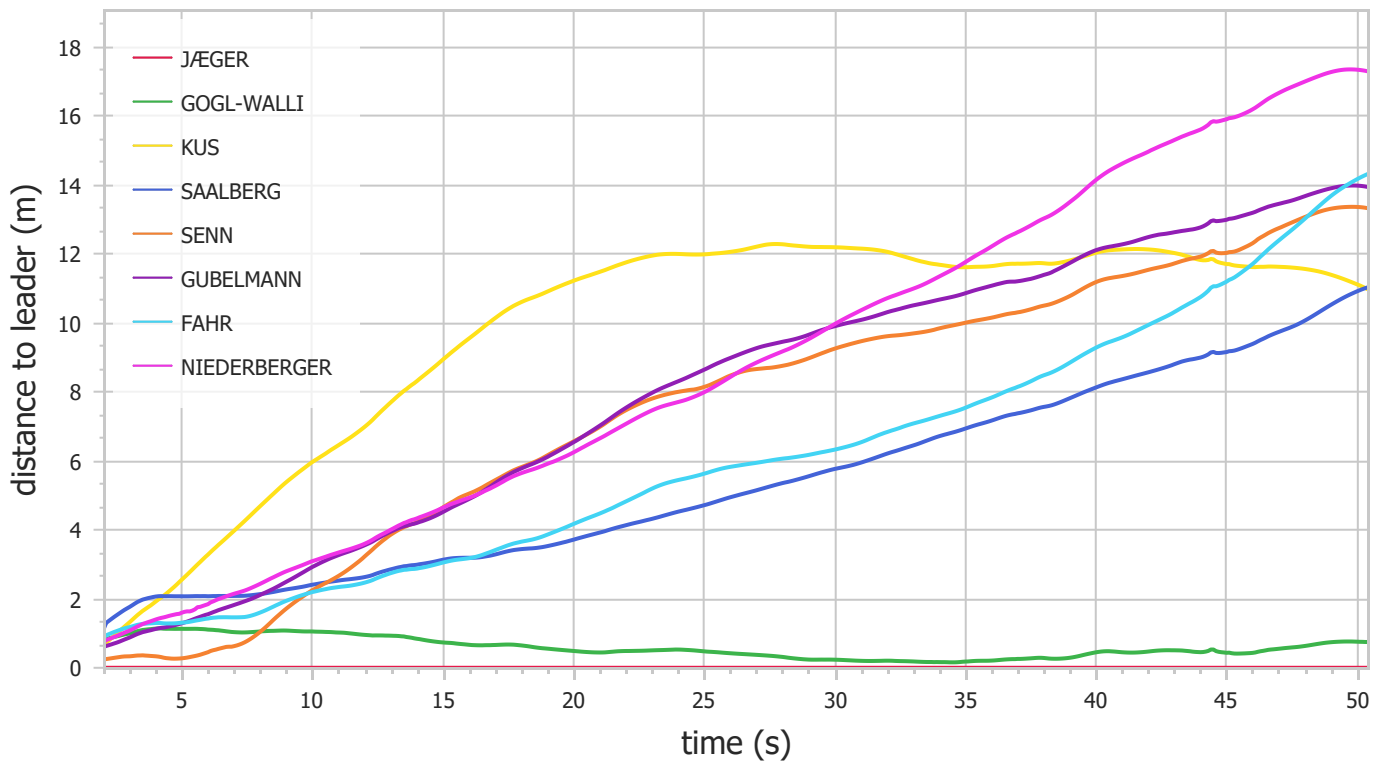

Zurich 2024 - Race Analysis

400m Women (Thu 05 Sep 2024)

Speed

Distance to leader

Zurich 2024 - Race Analysis

400m Women (Thu 05 Sep 2024)

Split Times

	50m	100m	150m	200m	250m	300m	350m	Finish
JÆGER	6.71	12.30	18.06	23.99	30.23	36.74	43.41	50.49
GOGL-WALLI	6.82	12.40	18.14	24.06	30.26	36.77	43.49	50.60
KUS	7.15	13.17	19.36	25.47	31.78	38.30	45.04	52.10
SAALBERG	6.94	12.60	18.47	24.57	30.99	37.74	44.68	52.27
SENN	6.78	12.71	18.77	25.00	31.45	38.14	45.09	52.52
GUBELMANN	6.91	12.72	18.77	25.06	31.53	38.26	45.22	52.60
FAHR	6.88	12.59	18.50	24.68	31.07	37.86	44.96	52.87
NIEDERBERGER	6.95	12.72	18.75	24.98	31.58	38.49	45.64	53.11

Section Times

	50m	100m	150m	200m	250m	300m	350m	Finish
JÆGER	6.71	5.59	5.76	5.93	6.24	6.51	6.67	7.08
GOGL-WALLI	6.82	5.58	5.74	5.92	6.20	6.51	6.72	7.11
KUS	7.15	6.02	6.19	6.11	6.31	6.52	6.74	7.06
SAALBERG	6.94	5.66	5.87	6.10	6.42	6.75	6.94	7.59
SENN	6.78	5.93	6.06	6.23	6.45	6.69	6.95	7.43
GUBELMANN	6.91	5.81	6.05	6.29	6.47	6.73	6.96	7.38
FAHR	6.88	5.71	5.91	6.18	6.39	6.79	7.10	7.91
NIEDERBERGER	6.95	5.77	6.03	6.23	6.60	6.91	7.15	7.47