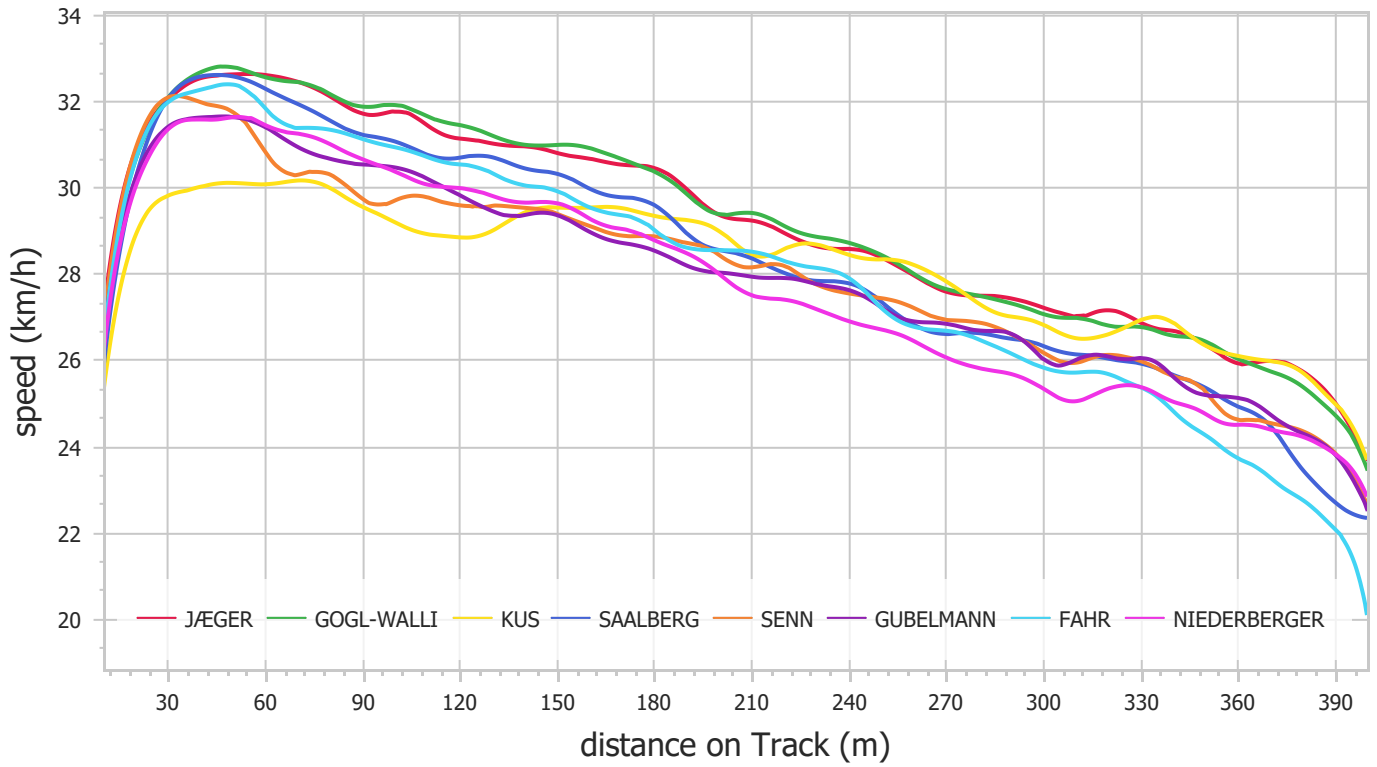

Zurich 2024 - Race Analysis

400m Women (Thu 05 Sep 2024)

Speed

Distance to leader

Zurich 2024 - Race Analysis

400m Women (Thu 05 Sep 2024)

Split Times

	50m	100m	150m	200m	250m	300m	350m	Finish
JÆGER	6.71	12.30	18.06	23.99	30.23	36.74	43.41	50.49
GOGL-WALLI	6.82	12.40	18.14	24.06	30.26	36.77	43.49	50.60
KUS	7.15	13.17	19.36	25.47	31.78	38.30	45.04	52.10
SAALBERG	6.94	12.60	18.47	24.57	30.99	37.74	44.68	52.27
SENN	6.78	12.71	18.77	25.00	31.45	38.14	45.09	52.52
GUBELMANN	6.91	12.72	18.77	25.06	31.53	38.26	45.22	52.60
FAHR	6.88	12.59	18.50	24.68	31.07	37.86	44.96	52.87
NIEDERBERGER	6.95	12.72	18.75	24.98	31.58	38.49	45.64	53.11

Section Times

	50m	100m	150m	200m	250m	300m	350m	Finish
JÆGER	6.71	5.59	5.76	5.93	6.24	6.51	6.67	7.08
GOGL-WALLI	6.82	5.58	5.74	5.92	6.20	6.51	6.72	7.11
KUS	7.15	6.02	6.19	6.11	6.31	6.52	6.74	7.06
SAALBERG	6.94	5.66	5.87	6.10	6.42	6.75	6.94	7.59
SENN	6.78	5.93	6.06	6.23	6.45	6.69	6.95	7.43
GUBELMANN	6.91	5.81	6.05	6.29	6.47	6.73	6.96	7.38
FAHR	6.88	5.71	5.91	6.18	6.39	6.79	7.10	7.91
NIEDERBERGER	6.95	5.77	6.03	6.23	6.60	6.91	7.15	7.47