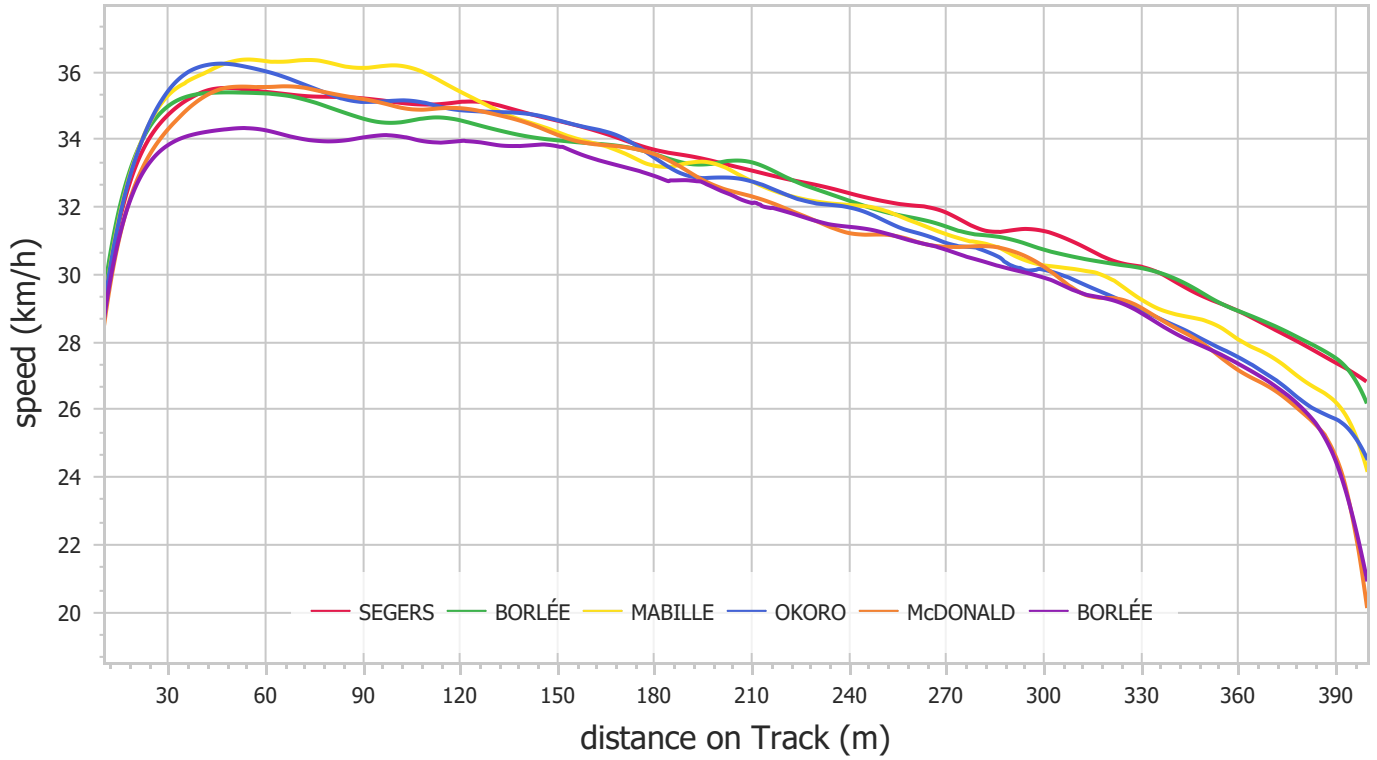

Brussels 2024 - Race Analysis

400m Men Invitational (Fri 13 Sep 2024)

Speed

Distance to leader

Brussels 2024 - Race Analysis

400m Men Invitational (Fri 13 Sep 2024)

Split Times

	50m	100m	150m	200m	250m	300m	350m	Finish
SEGERS	6.31	11.41	16.55	21.86	27.36	33.05	38.98	45.38
BORLÉE	6.27	11.41	16.64	22.00	27.50	33.26	39.20	45.59
MABILLE	6.26	11.22	16.32	21.69	27.25	33.06	39.14	45.80
OKORO	6.28	11.34	16.49	21.84	27.40	33.24	39.41	46.19
McDONALD	6.49	11.57	16.75	22.13	27.79	33.62	39.81	46.71
BORLÉE	6.40	11.67	16.98	22.41	28.09	33.98	40.19	47.18

Section Times

	50m	100m	150m	200m	250m	300m	350m	Finish
SEGERS	6.31	5.10	5.14	5.31	5.50	5.69	5.93	6.40
BORLÉE	6.27	5.14	5.23	5.36	5.50	5.76	5.94	6.39
MABILLE	6.26	4.96	5.10	5.37	5.56	5.81	6.08	6.66
OKORO	6.28	5.06	5.15	5.35	5.56	5.84	6.17	6.78
McDONALD	6.49	5.08	5.18	5.38	5.66	5.83	6.19	6.90
BORLÉE	6.40	5.27	5.31	5.43	5.68	5.89	6.21	6.99