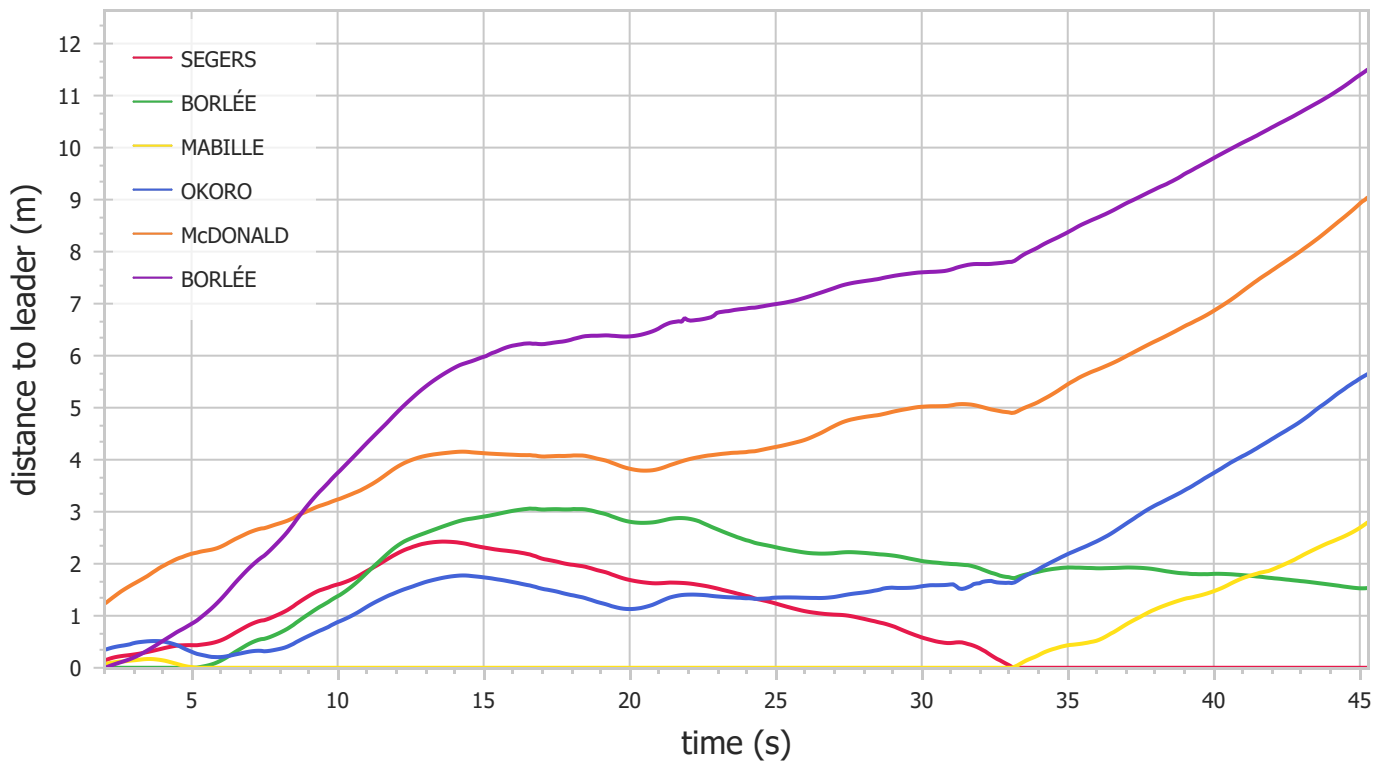

Brussels 2024 - Race Analysis

400m Men Invitational (Fri 13 Sep 2024)

Speed

Distance to leader

Brussels 2024 - Race Analysis

400m Men Invitational (Fri 13 Sep 2024)

Split Times

	50m	100m	150m	200m	250m	300m	350m	Finish
SEGERS	6.31	11.41	16.55	21.86	27.36	33.05	38.98	45.38
BORLÉE	6.27	11.41	16.64	22.00	27.50	33.26	39.20	45.59
MABILLE	6.26	11.22	16.32	21.69	27.25	33.06	39.14	45.80
OKORO	6.28	11.34	16.49	21.84	27.40	33.24	39.41	46.19
McDONALD	6.49	11.57	16.75	22.13	27.79	33.62	39.81	46.71
BORLÉE	6.40	11.67	16.98	22.41	28.09	33.98	40.19	47.18

Section Times

	50m	100m	150m	200m	250m	300m	350m	Finish
SEGERS	6.31	5.10	5.14	5.31	5.50	5.69	5.93	6.40
BORLÉE	6.27	5.14	5.23	5.36	5.50	5.76	5.94	6.39
MABILLE	6.26	4.96	5.10	5.37	5.56	5.81	6.08	6.66
OKORO	6.28	5.06	5.15	5.35	5.56	5.84	6.17	6.78
McDONALD	6.49	5.08	5.18	5.38	5.66	5.83	6.19	6.90
BORLÉE	6.40	5.27	5.31	5.43	5.68	5.89	6.21	6.99