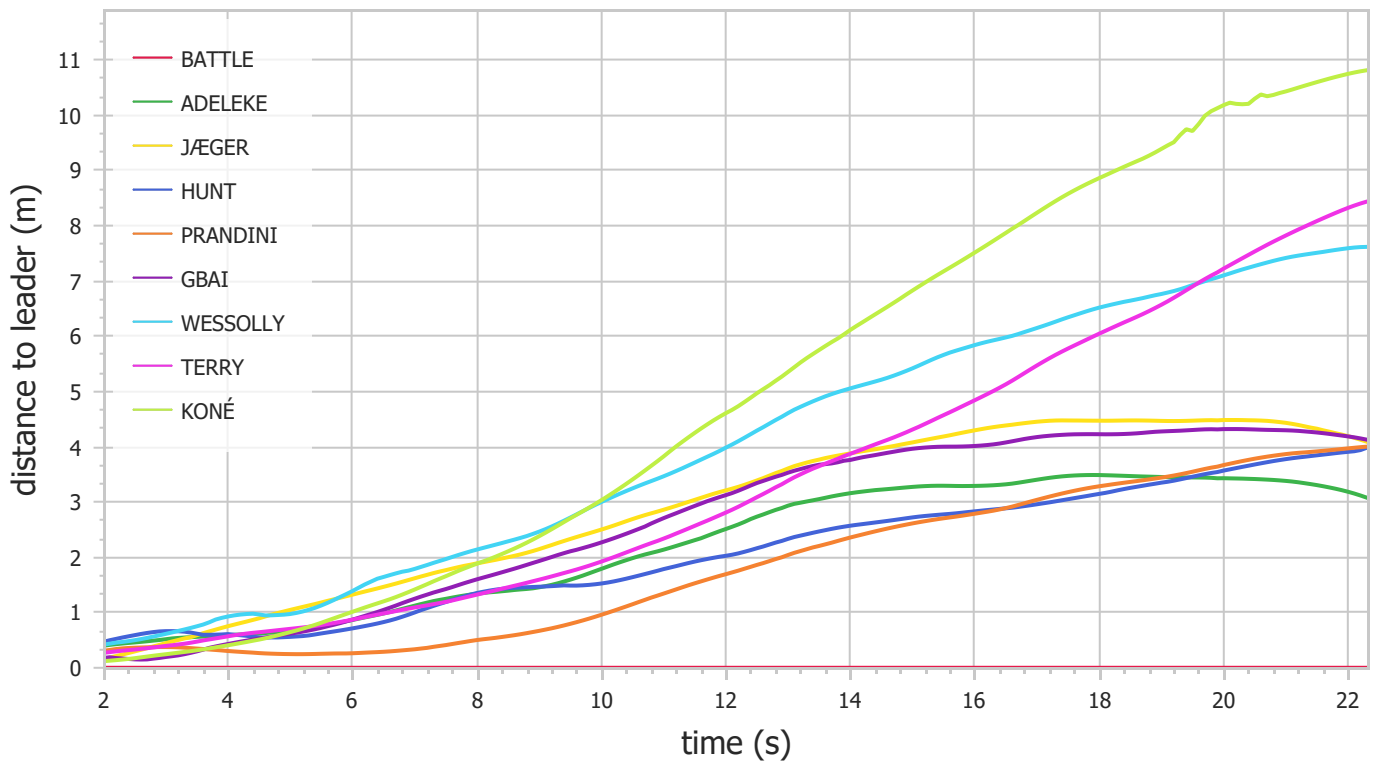

Shanghai/Keqiao 2025 - Race Analysis

200m Women (Sat 03 May 2025)

Speed

Distance to leader

Shanghai/Keqiao 2025 - Race Analysis

200m Women (Sat 03 May 2025)

Split Times

| | 20m | 40m | 60m | 80m | 100m | 120m | 140m | 160m | 180m | Finish |
|-----------------|------|------|------|------|-------|-------|-------|-------|-------|--------|
| BATTLE | 3.23 | 5.30 | 7.29 | 9.30 | 11.36 | 13.43 | 15.56 | 17.74 | 20.00 | 22.38 |
| ADELEKE | 3.29 | 5.37 | 7.41 | 9.46 | 11.59 | 13.77 | 15.92 | 18.13 | 20.40 | 22.72 |
| JÆGER | 3.28 | 5.42 | 7.47 | 9.54 | 11.68 | 13.84 | 16.03 | 18.24 | 20.52 | 22.86 |
| HUNT | 3.30 | 5.36 | 7.40 | 9.45 | 11.55 | 13.70 | 15.87 | 18.10 | 20.42 | 22.86 |
| PRANDINI | 3.27 | 5.32 | 7.33 | 9.38 | 11.51 | 13.68 | 15.86 | 18.11 | 20.44 | 22.88 |
| GBAI | 3.24 | 5.37 | 7.43 | 9.51 | 11.67 | 13.85 | 16.00 | 18.21 | 20.50 | 22.88 |
| WESSOLLY | 3.30 | 5.41 | 7.49 | 9.58 | 11.75 | 13.97 | 16.20 | 18.49 | 20.85 | 23.32 |
| TERRY | 3.27 | 5.37 | 7.41 | 9.47 | 11.63 | 13.83 | 16.09 | 18.44 | 20.89 | 23.49 |
| KONÉ | 3.25 | 5.37 | 7.45 | 9.58 | 11.82 | 14.08 | 16.40 | 18.78 | 21.22 | 23.81 |