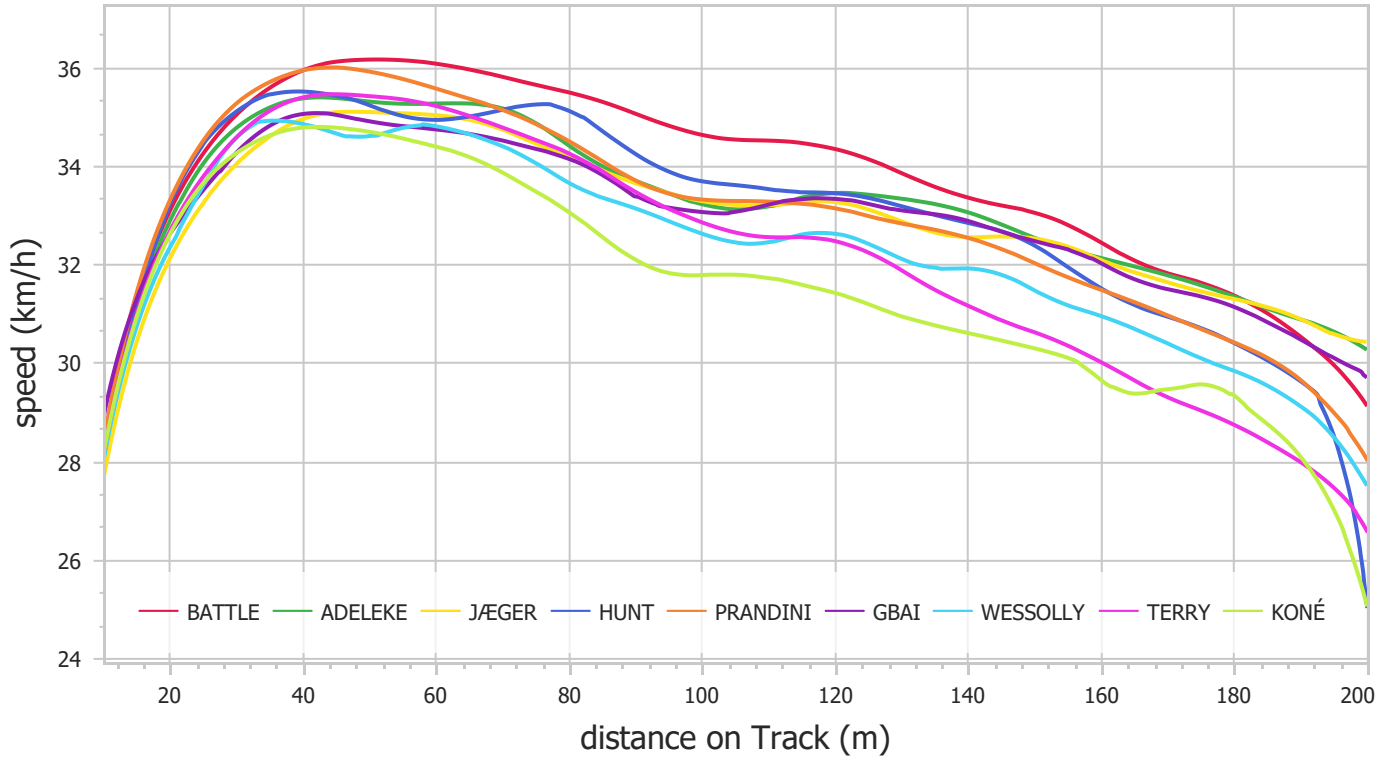

Shanghai/Keqiao 2025 - Race Analysis

200m Women (Sat 03 May 2025)

Speed

Distance to leader

Shanghai/Keqiao 2025 - Race Analysis

200m Women (Sat 03 May 2025)

Split Times

| | 20m | 40m | 60m | 80m | 100m | 120m | 140m | 160m | 180m | Finish |
|-----------------|------|------|------|------|-------|-------|-------|-------|-------|--------|
| BATTLE | 3.23 | 5.30 | 7.29 | 9.30 | 11.36 | 13.43 | 15.56 | 17.74 | 20.00 | 22.38 |
| ADELEKE | 3.29 | 5.37 | 7.41 | 9.46 | 11.59 | 13.77 | 15.92 | 18.13 | 20.40 | 22.72 |
| JÆGER | 3.28 | 5.42 | 7.47 | 9.54 | 11.68 | 13.84 | 16.03 | 18.24 | 20.52 | 22.86 |
| HUNT | 3.30 | 5.36 | 7.40 | 9.45 | 11.55 | 13.70 | 15.87 | 18.10 | 20.42 | 22.86 |
| PRANDINI | 3.27 | 5.32 | 7.33 | 9.38 | 11.51 | 13.68 | 15.86 | 18.11 | 20.44 | 22.88 |
| GBAI | 3.24 | 5.37 | 7.43 | 9.51 | 11.67 | 13.85 | 16.00 | 18.21 | 20.50 | 22.88 |
| WESSOLLY | 3.30 | 5.41 | 7.49 | 9.58 | 11.75 | 13.97 | 16.20 | 18.49 | 20.85 | 23.32 |
| TERRY | 3.27 | 5.37 | 7.41 | 9.47 | 11.63 | 13.83 | 16.09 | 18.44 | 20.89 | 23.49 |
| KONÉ | 3.25 | 5.37 | 7.45 | 9.58 | 11.82 | 14.08 | 16.40 | 18.78 | 21.22 | 23.81 |