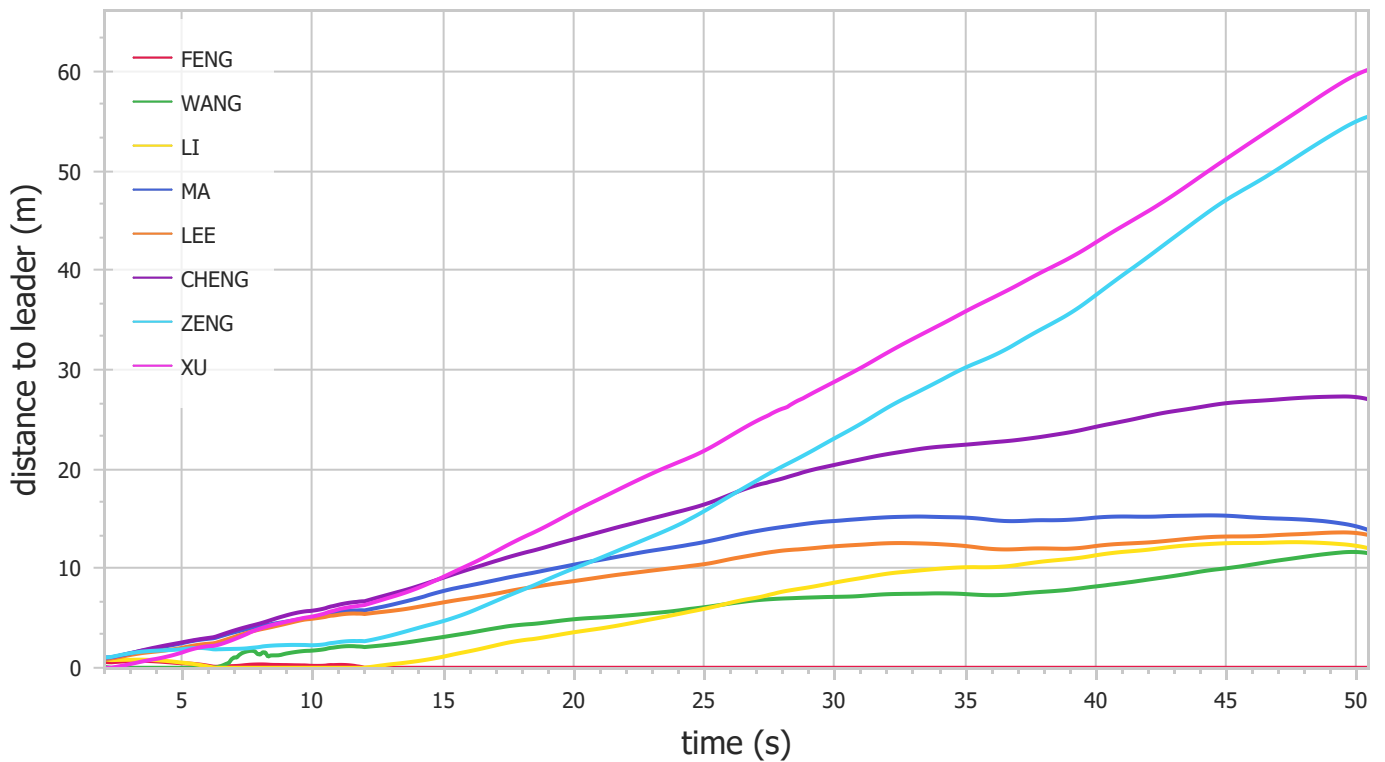

Shanghai/Keqiao 2025 - Race Analysis

400m Men Sports School (Sat 03 May 2025)

Speed

Distance to leader

Shanghai/Keqiao 2025 - Race Analysis

400m Men Sports School (Sat 03 May 2025)

Split Times

	50m	100m	150m	200m	250m	300m	350m	Finish
FENG	6.73	12.28	17.94	23.90	30.10	36.69	43.44	50.53
WANG	6.75	12.52	18.46	24.62	31.03	37.72	44.78	52.31
LI	6.72	12.29	18.27	24.59	31.26	38.14	45.15	52.44
MA	7.10	12.98	19.09	25.47	32.04	38.71	45.52	52.53
LEE	7.03	12.91	18.91	25.18	31.70	38.32	45.24	52.62
CHENG	7.12	13.12	19.39	26.02	32.91	39.96	47.17	54.62
ZENG	6.91	12.61	18.96	25.99	33.77	42.32	51.58	1:01.47
XU	6.99	13.07	19.72	26.89	34.68	43.10	52.52	1:03.76

Section Times

	50m	100m	150m	200m	250m	300m	350m	Finish
FENG	6.73	5.55	5.66	5.96	6.20	6.59	6.75	7.09
WANG	6.75	5.77	5.94	6.16	6.41	6.69	7.06	7.53
LI	6.72	5.57	5.98	6.32	6.67	6.88	7.01	7.29
MA	7.10	5.88	6.11	6.38	6.57	6.67	6.81	7.01
LEE	7.03	5.88	6.00	6.27	6.52	6.62	6.92	7.38
CHENG	7.12	6.00	6.27	6.63	6.89	7.05	7.21	7.45
ZENG	6.91	5.70	6.35	7.03	7.78	8.55	9.26	9.89
XU	6.99	6.08	6.65	7.17	7.79	8.42	9.42	11.24