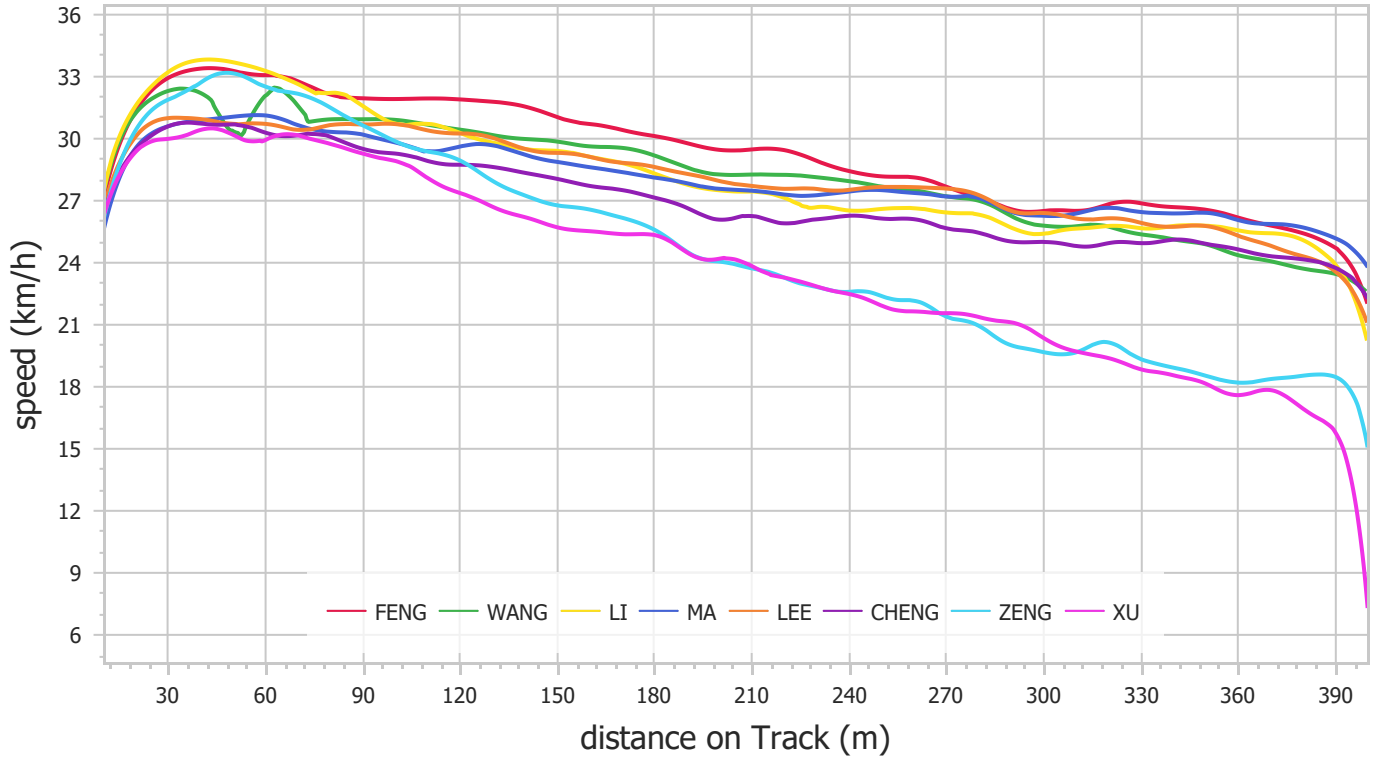

Shanghai/Keqiao 2025 - Race Analysis

400m Men Sports School (Sat 03 May 2025)

Speed

Distance to leader

Shanghai/Keqiao 2025 - Race Analysis

400m Men Sports School (Sat 03 May 2025)

Split Times

	50m	100m	150m	200m	250m	300m	350m	Finish
FENG	6.73	12.28	17.94	23.90	30.10	36.69	43.44	50.53
WANG	6.75	12.52	18.46	24.62	31.03	37.72	44.78	52.31
LI	6.72	12.29	18.27	24.59	31.26	38.14	45.15	52.44
MA	7.10	12.98	19.09	25.47	32.04	38.71	45.52	52.53
LEE	7.03	12.91	18.91	25.18	31.70	38.32	45.24	52.62
CHENG	7.12	13.12	19.39	26.02	32.91	39.96	47.17	54.62
ZENG	6.91	12.61	18.96	25.99	33.77	42.32	51.58	1:01.47
XU	6.99	13.07	19.72	26.89	34.68	43.10	52.52	1:03.76

Section Times

	50m	100m	150m	200m	250m	300m	350m	Finish
FENG	6.73	5.55	5.66	5.96	6.20	6.59	6.75	7.09
WANG	6.75	5.77	5.94	6.16	6.41	6.69	7.06	7.53
LI	6.72	5.57	5.98	6.32	6.67	6.88	7.01	7.29
MA	7.10	5.88	6.11	6.38	6.57	6.67	6.81	7.01
LEE	7.03	5.88	6.00	6.27	6.52	6.62	6.92	7.38
CHENG	7.12	6.00	6.27	6.63	6.89	7.05	7.21	7.45
ZENG	6.91	5.70	6.35	7.03	7.78	8.55	9.26	9.89
XU	6.99	6.08	6.65	7.17	7.79	8.42	9.42	11.24