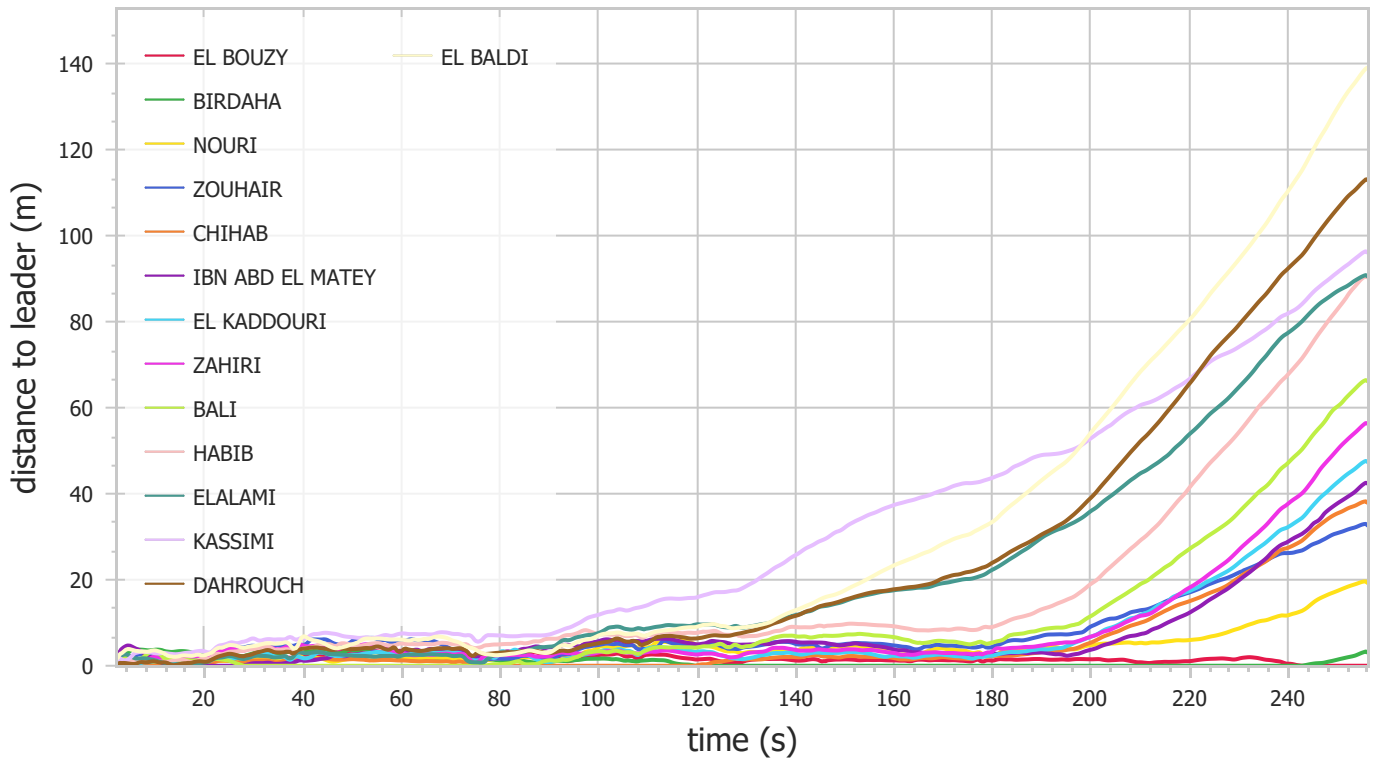

Speed

Distance to leader

Split Times

	100m	300m	500m	700m	900m	1100m	1300m	Finish
EL BOUZY	19.22	54.47	1:29.87	2:04.80	2:39.70	3:14.77	3:46.10	4:16.23
BIRDAHA	19.56	54.47	1:29.67	2:04.61	2:39.47	3:14.52	3:45.84	4:16.90
NOURI	19.16	54.28	1:29.82	2:05.28	2:40.13	3:15.19	3:47.01	4:19.44
ZOUHAIR	19.55	55.00	1:29.78	2:05.43	2:40.32	3:15.72	3:49.11	4:21.87
CHIHAB	19.12	54.14	1:29.52	2:04.80	2:39.80	3:15.14	3:48.87	4:23.01
IBN ABD EL MATEY	19.08	54.49	1:30.30	2:05.59	2:40.15	3:14.90	3:48.74	4:24.34
EL KADDOURI	19.29	54.44	1:29.68	2:05.03	2:39.89	3:15.30	3:49.45	4:25.05
ZAHIRI	19.53	54.69	1:29.90	2:05.05	2:40.00	3:15.43	3:49.98	4:26.88
BALI	19.35	53.91	1:29.74	2:05.46	2:40.65	3:16.10	3:51.61	4:28.74
HABIB	19.47	54.84	1:30.64	2:05.89	2:41.10	3:17.26	3:55.30	4:31.50
ELALAMI	19.21	54.26	1:30.32	2:06.21	2:42.72	3:20.35	3:57.21	4:32.58
KASSIMI	19.77	55.03	1:30.86	2:07.71	2:46.64	3:23.40	3:58.17	4:33.06
DAHROUCH	19.29	54.66	1:30.06	2:05.86	2:42.78	3:20.98	4:00.00	4:36.95
EL BALDI	19.54	54.98	1:30.08	2:06.23	2:44.05	3:24.02	4:03.79	4:42.86
BENCHRIFA								

Summary

	Lane	Starting Order	Real Distance
EL BOUZY	1	8	1504.5 m
BIRDAHA	1	3	1507.2 m
NOURI	1	10	1507.4 m
ZOUHAIR	1	4	1516.0 m
CHIHAB	1	11	1506.6 m
IBN ABD EL MATEY	1	17	1514.0 m
EL KADDOURI	1	7	1505.8 m
ZAHIRI	1	9	1519.2 m
BALI	1	12	1504.5 m
HABIB	1	1	1504.9 m
ELALAMI	1	16	1510.8 m
KASSIMI	1	2	1508.4 m
DAHROUCH	1	15	1509.0 m
EL BALDI	1	18	1514.9 m
BENCHRIFA	1	5	1500.0 m