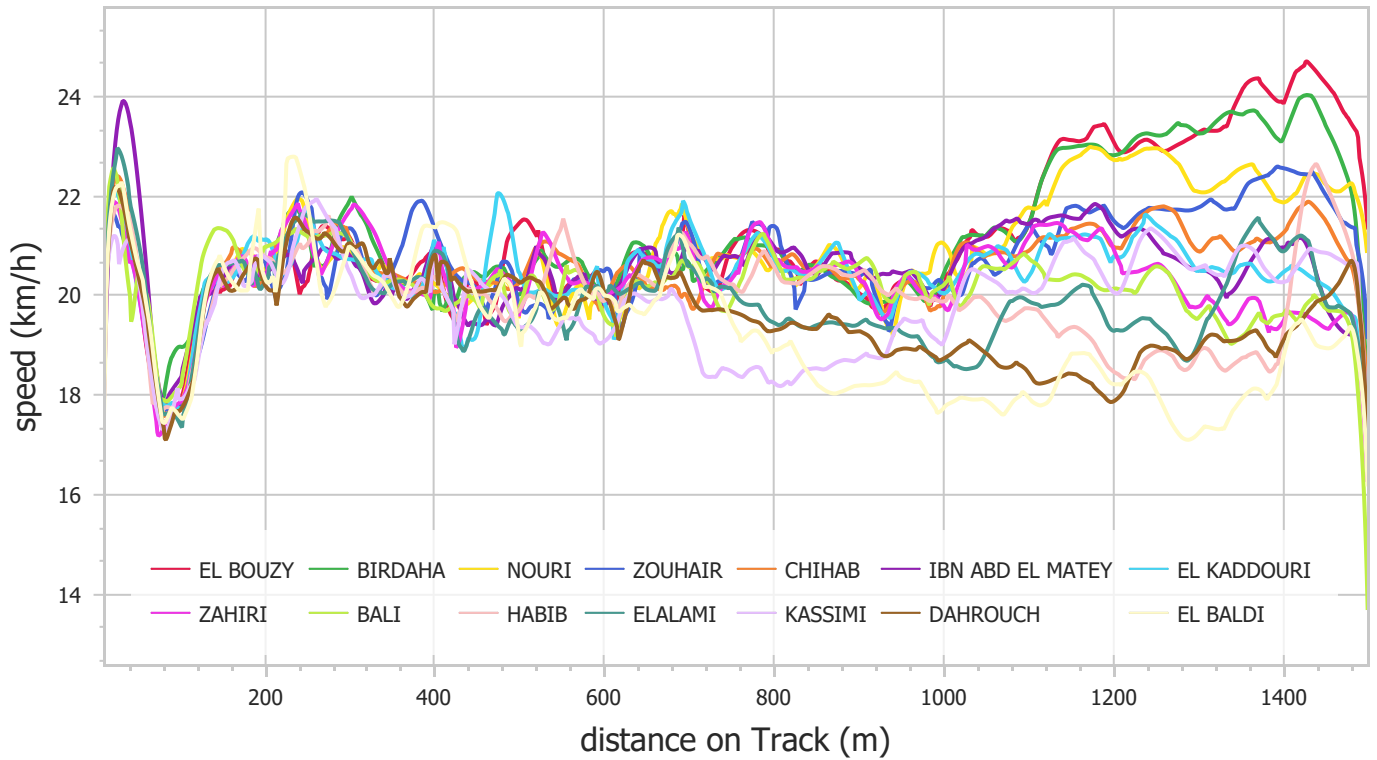

Speed

Distance to leader

Split Times

	100m	300m	500m	700m	900m	1100m	1300m	Finish
EL BOUZY	19.22	54.47	1:29.87	2:04.80	2:39.70	3:14.77	3:46.10	4:16.23
BIRDAHA	19.56	54.47	1:29.67	2:04.61	2:39.47	3:14.52	3:45.84	4:16.90
NOURI	19.16	54.28	1:29.82	2:05.28	2:40.13	3:15.19	3:47.01	4:19.44
ZOUHAIR	19.55	55.00	1:29.78	2:05.43	2:40.32	3:15.72	3:49.11	4:21.87
CHIHAB	19.12	54.14	1:29.52	2:04.80	2:39.80	3:15.14	3:48.87	4:23.01
IBN ABD EL MATEY	19.08	54.49	1:30.30	2:05.59	2:40.15	3:14.90	3:48.74	4:24.34
EL KADDOURI	19.29	54.44	1:29.68	2:05.03	2:39.89	3:15.30	3:49.45	4:25.05
ZAHIRI	19.53	54.69	1:29.90	2:05.05	2:40.00	3:15.43	3:49.98	4:26.88
BALI	19.35	53.91	1:29.74	2:05.46	2:40.65	3:16.10	3:51.61	4:28.74
HABIB	19.47	54.84	1:30.64	2:05.89	2:41.10	3:17.26	3:55.30	4:31.50
ELALAMI	19.21	54.26	1:30.32	2:06.21	2:42.72	3:20.35	3:57.21	4:32.58
KASSIMI	19.77	55.03	1:30.86	2:07.71	2:46.64	3:23.40	3:58.17	4:33.06
DAHROUCH	19.29	54.66	1:30.06	2:05.86	2:42.78	3:20.98	4:00.00	4:36.95
EL BALDI	19.54	54.98	1:30.08	2:06.23	2:44.05	3:24.02	4:03.79	4:42.86
BENCHRIFA								

Summary

	Lane	Starting Order	Real Distance
EL BOUZY	1	8	1504.5 m
BIRDAHA	1	3	1507.2 m
NOURI	1	10	1507.4 m
ZOUHAIR	1	4	1516.0 m
CHIHAB	1	11	1506.6 m
IBN ABD EL MATEY	1	17	1514.0 m
EL KADDOURI	1	7	1505.8 m
ZAHIRI	1	9	1519.2 m
BALI	1	12	1504.5 m
HABIB	1	1	1504.9 m
ELALAMI	1	16	1510.8 m
KASSIMI	1	2	1508.4 m
DAHROUCH	1	15	1509.0 m
EL BALDI	1	18	1514.9 m
BENCHRIFA	1	5	1500.0 m