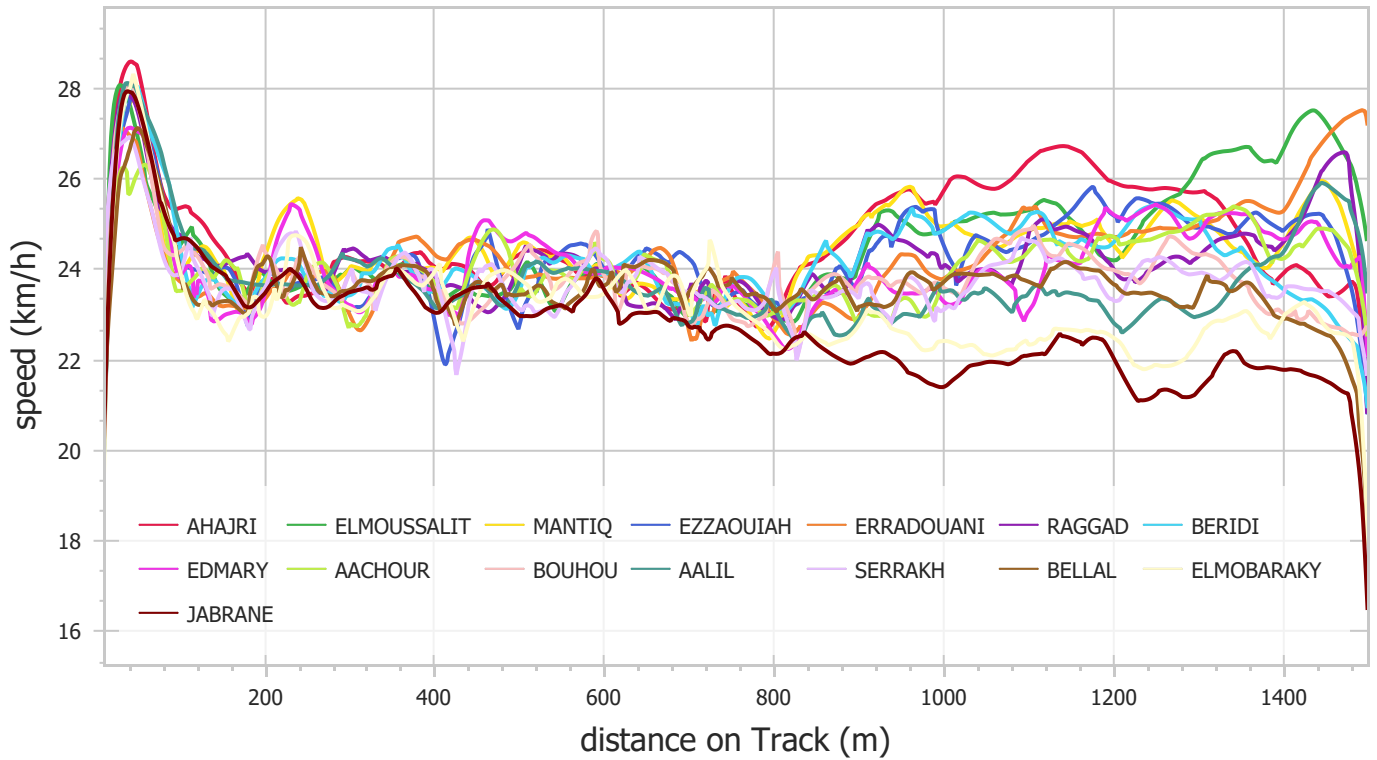

Speed

Distance to leader

Split Times

	100m	300m	500m	700m	900m	1100m	1300m	Finish
AHAJRI	14.44	44.40	1:14.33	1:44.55	2:15.00	2:42.97	3:10.52	3:40.30
ELMOUSSALIT	14.67	44.88	1:15.32	1:45.60	2:16.41	2:45.17	3:13.87	3:40.83
MANTIQ	15.04	44.72	1:14.54	1:44.69	2:15.18	2:43.92	3:12.77	3:41.87
EZZAOUIAH	15.03	45.40	1:16.00	1:45.79	2:16.54	2:45.76	3:14.25	3:43.40
ERRADOUANI	15.18	45.78	1:15.67	1:45.73	2:16.84	2:46.68	3:15.65	3:43.40
RAGGAD	14.68	44.62	1:14.90	1:45.21	2:15.81	2:45.47	3:14.99	3:43.55
BERIDI	14.69	45.26	1:15.50	1:45.53	2:16.02	2:44.88	3:13.73	3:44.27
EDMARY	14.88	45.16	1:15.32	1:45.21	2:16.39	2:46.88	3:16.04	3:45.10
AACHOUR	15.22	45.56	1:15.78	1:45.95	2:16.87	2:47.31	3:16.54	3:45.68
BOUHO	14.92	45.13	1:15.62	1:45.70	2:16.71	2:46.77	3:16.41	3:47.42
AALIL	14.48	44.63	1:15.07	1:45.41	2:16.73	2:47.69	3:18.68	3:48.08
SERRAKH	15.10	45.36	1:15.87	1:46.28	2:17.17	2:47.67	3:17.65	3:48.19
BELLAL	14.96	45.60	1:16.01	1:46.39	2:16.98	2:47.36	3:17.84	3:49.36
ELMOBARAKY	14.88	45.68	1:16.27	1:46.79	2:18.30	2:50.39	3:22.69	3:54.37
JABRANE	14.65	45.03	1:15.69	1:46.80	2:18.97	2:51.93	3:24.93	3:58.40