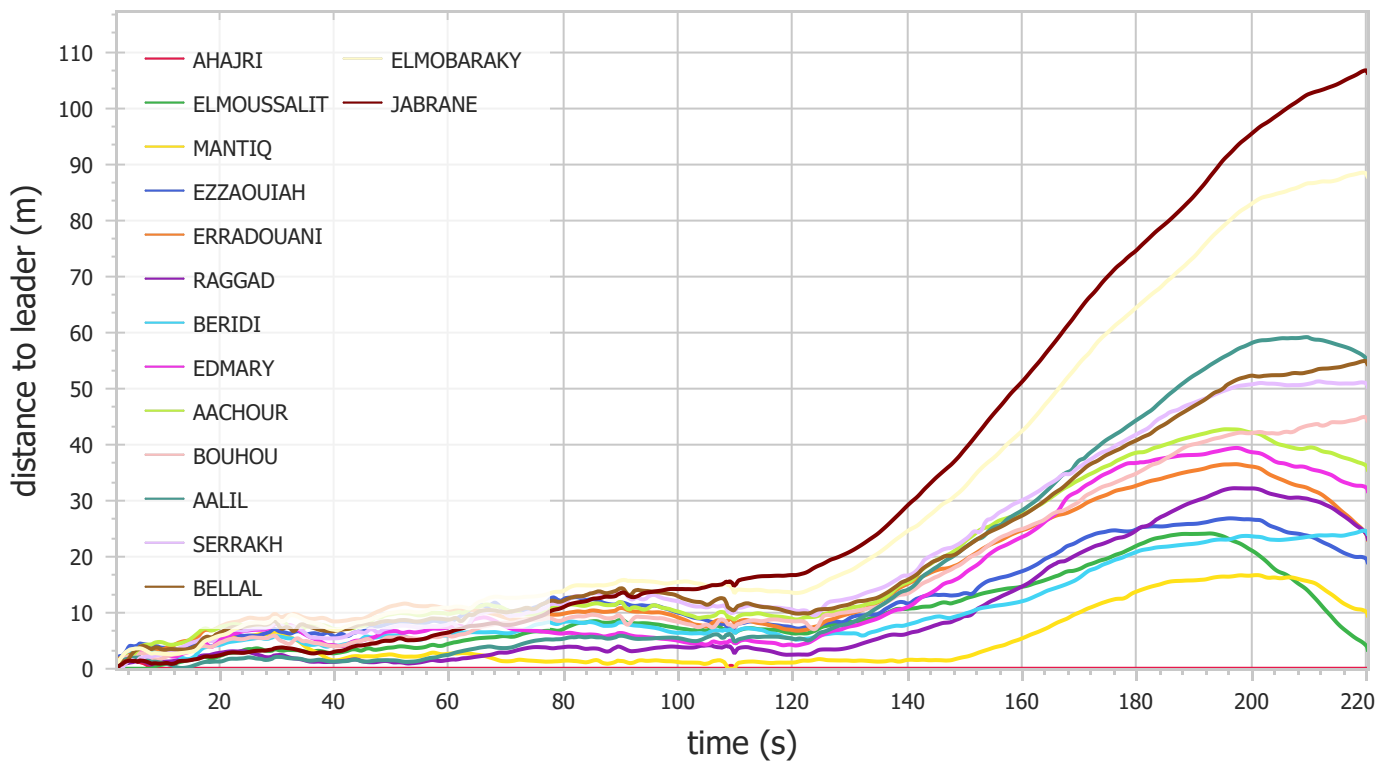

Speed

Distance to leader

Split Times

	100m	300m	500m	700m	900m	1100m	1300m	Finish
AHAJRI	14.44	44.40	1:14.33	1:44.55	2:15.00	2:42.97	3:10.52	3:40.30
ELMOUSSALIT	14.67	44.88	1:15.32	1:45.60	2:16.41	2:45.17	3:13.87	3:40.83
MANTIQ	15.04	44.72	1:14.54	1:44.69	2:15.18	2:43.92	3:12.77	3:41.87
EZZAOUIAH	15.03	45.40	1:16.00	1:45.79	2:16.54	2:45.76	3:14.25	3:43.40
ERRADOUANI	15.18	45.78	1:15.67	1:45.73	2:16.84	2:46.68	3:15.65	3:43.40
RAGGAD	14.68	44.62	1:14.90	1:45.21	2:15.81	2:45.47	3:14.99	3:43.55
BERIDI	14.69	45.26	1:15.50	1:45.53	2:16.02	2:44.88	3:13.73	3:44.27
EDMARY	14.88	45.16	1:15.32	1:45.21	2:16.39	2:46.88	3:16.04	3:45.10
AACHOUR	15.22	45.56	1:15.78	1:45.95	2:16.87	2:47.31	3:16.54	3:45.68
BOUHO	14.92	45.13	1:15.62	1:45.70	2:16.71	2:46.77	3:16.41	3:47.42
AALIL	14.48	44.63	1:15.07	1:45.41	2:16.73	2:47.69	3:18.68	3:48.08
SERRAKH	15.10	45.36	1:15.87	1:46.28	2:17.17	2:47.67	3:17.65	3:48.19
BELLAL	14.96	45.60	1:16.01	1:46.39	2:16.98	2:47.36	3:17.84	3:49.36
ELMOBARAKY	14.88	45.68	1:16.27	1:46.79	2:18.30	2:50.39	3:22.69	3:54.37
JABRANE	14.65	45.03	1:15.69	1:46.80	2:18.97	2:51.93	3:24.93	3:58.40

Summary

	Lane	Starting Order	Real Distance
AHAJRI	1	12	1500.0 m
ELMOUSSALIT	1	3	1501.9 m
MANTIQ	1	8	1504.4 m
EZZAOUIAH	1	4	1506.1 m
ERRADOUANI	1	14	1517.9 m
RAGGAD	1	7	1501.7 m
BERIDI	1	17	1514.6 m
EDMARY	1	19	1510.9 m
AACHOUR	1	11	1502.6 m
BOUHOU	1	9	1506.8 m
AALIL	1	22	1504.5 m
SERRAKH	1	2	1509.4 m
BELLAL	1	16	1513.4 m
ELMOBARAKY	1	20	1507.3 m
JABRANE	1	21	1512.8 m